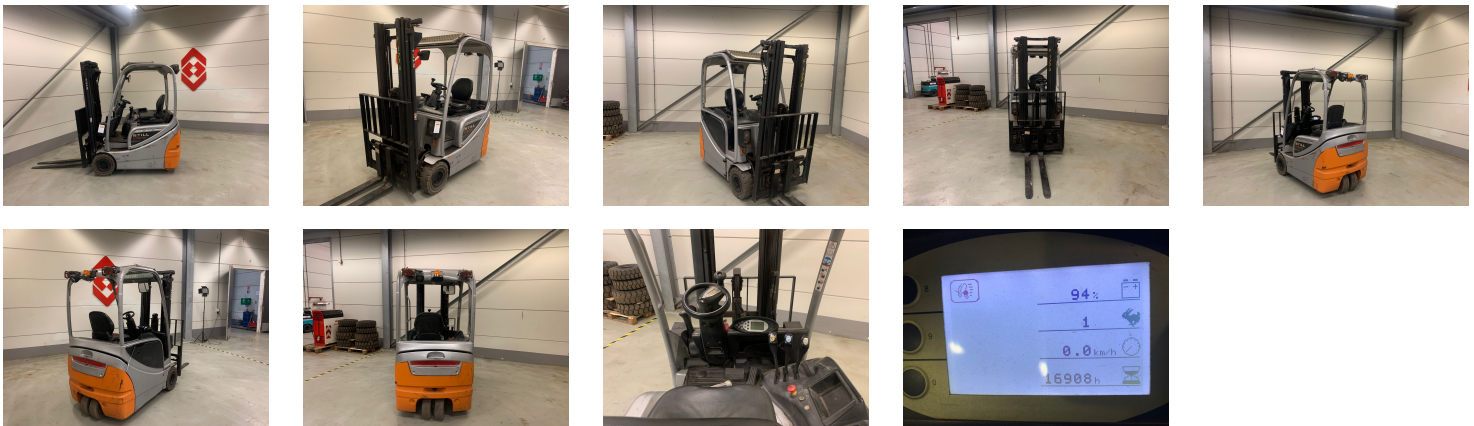

## STILL RX 20-15 3 Whl Counterbalanced Forklift

Ref.nr. :	880009762
Year	2014
Lifting capacity: :	1500kg
Hour meter reading :	16908 hrs
Engine :	ELECTRIC
Load cntr of gravity:	500 mm
Overall height:	2140 mm
Fork length:	1200 mm
Accessories:	Sideshift, working lights, beacon, bluespot, no charger
Lifting height :	4940 mm
Mast type :	Triplex
Tires :	SE
freelift	1680 mm
Price:	ON REQUEST