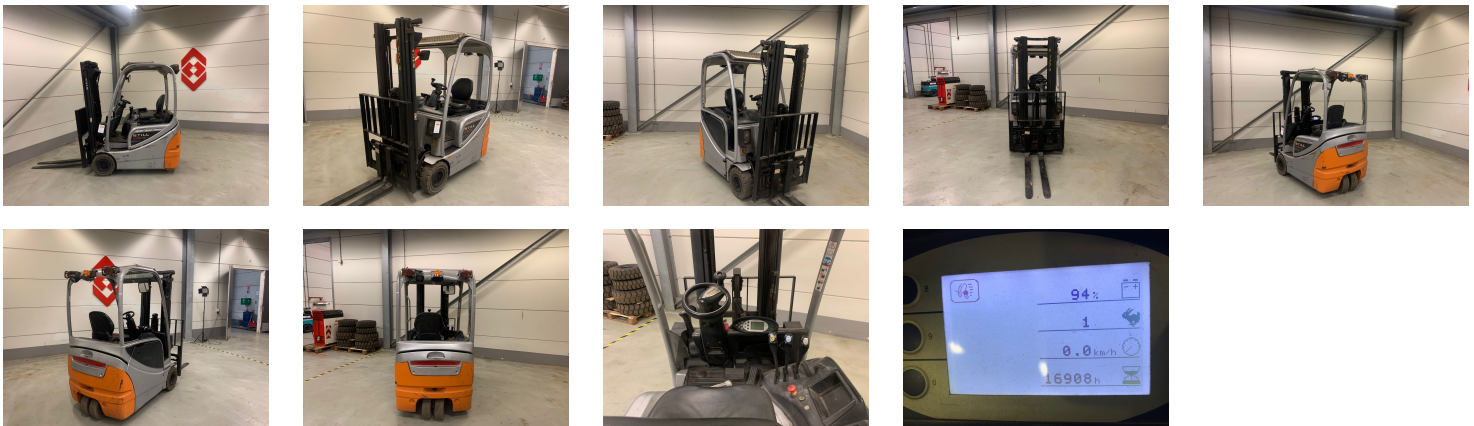

STILL RX 20-15 3 Whl Counterbalanced Forklift

Ref.nr. :	880009762
Year	2014
Lifting capacity: :	1500kg
Hour meter reading :	16908 hrs
Engine :	ELECTRIC
Load cntr of gravity:	500 mm
Overall height:	2140 mm
Fork length:	1200 mm
Accessories:	Sideshift, working lights, beacon, bluespot, no charger
Lifting height :	4940 mm
Mast type :	Triplex
Tires :	SE
freelift	1680 mm
Price:	ON REQUEST