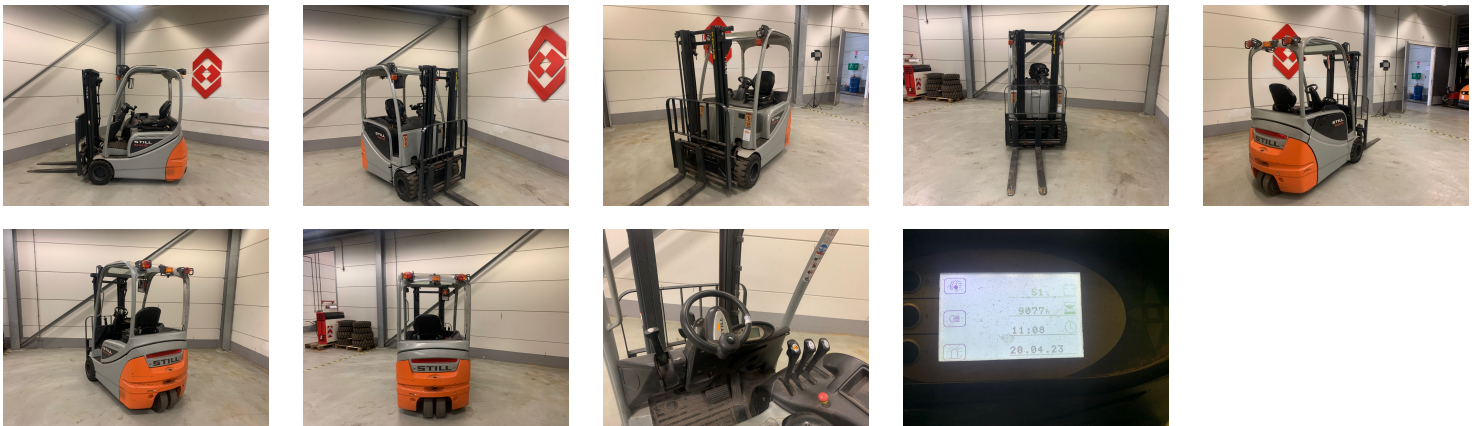

STILL RX 20-18 3 Whl Counterbalanced Forklift

Ref.nr. :	880009765
Year	2015
Lifting capacity :	1800kg
Hour meter reading :	9077 hrs
Engine :	ELECTRIC
Load cntr of gravity:	500 mm
Overall height:	2080 mm
Fork length:	1100 mm
Accessories:	Sideshift, beacon
Lifting height :	3100 mm
Mast type :	Duplex
Tires :	SE
Price:	ON REQUEST