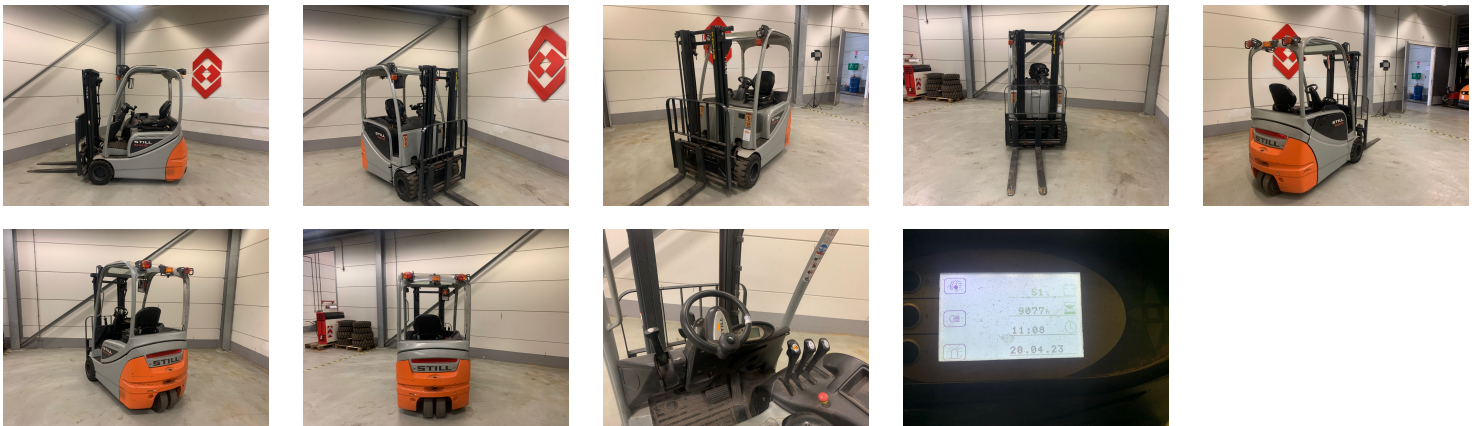

### STILL RX 20-18 3 Whl Counterbalanced Forklift

Ref.nr. :	880009765
Year	2015
Lifting capacity :	1800kg
Hour meter reading :	9077 hrs
Engine :	ELECTRIC
Load cntr of gravity:	500 mm
Overall height:	2080 mm
Fork length:	1100 mm
Accessories:	Sideshift, beacon
Lifting height :	3100 mm
Mast type :	Duplex
Tires :	SE
Price:	ON REQUEST