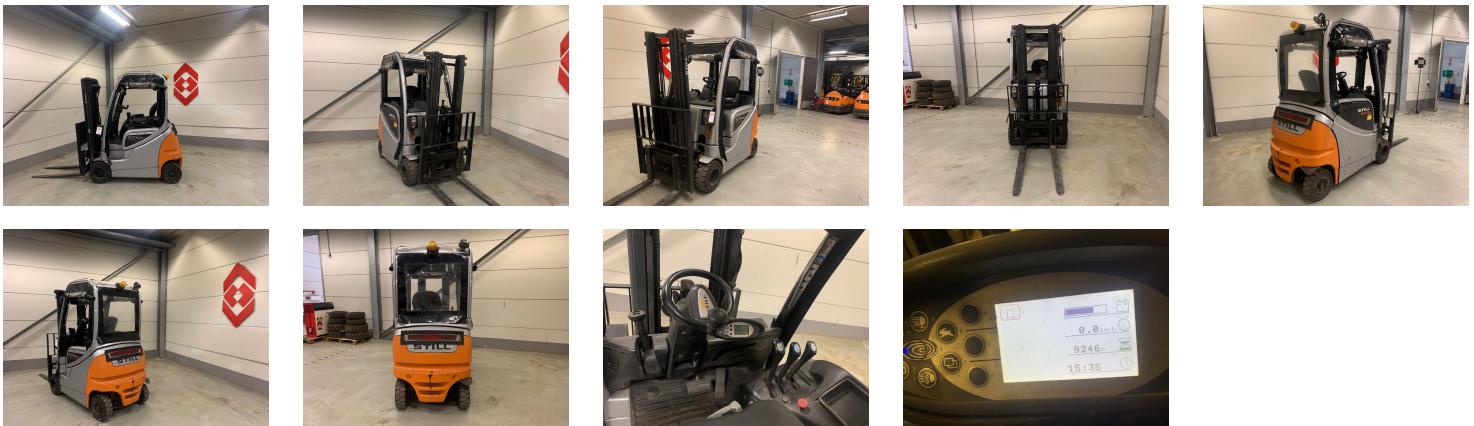

## STILL RX 20-18 P/H 4 Whl Counterbalanced Forklift

Ref.nr. :	880009770
Year	2014
Lifting capacity: :	1800kg
Hour meter reading :	9246 hrs
Engine :	Electric
Load cntr of gravity:	500 mm
Overall height:	2230 mm
Fork length:	1200 mm
Accessories:	Sidesift, working lights, beacon, bluespot, no charger
Lifting height :	4790 mm
Mast type :	Triplex
Tires :	SE
freelift	1670 mm
Price:	ON REQUEST