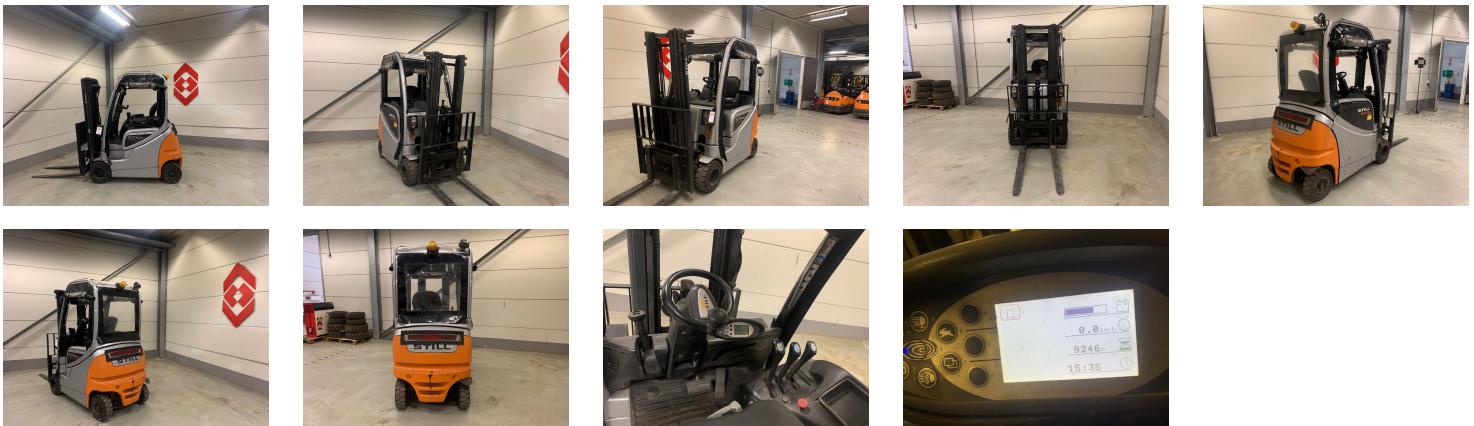

STILL RX 20-18 P/H 4 Whl Counterbalanced Forklift

Ref.nr. :	880009770
Year	2014
Lifting capacity: :	1800kg
Hour meter reading :	9246 hrs
Engine :	Electric
Load cntr of gravity:	500 mm
Overall height:	2230 mm
Fork length:	1200 mm
Accessories:	Sidesift, working lights, beacon, bluespot, no charger
Lifting height :	4790 mm
Mast type :	Triplex
Tires :	SE
freelift	1670 mm
Price:	ON REQUEST