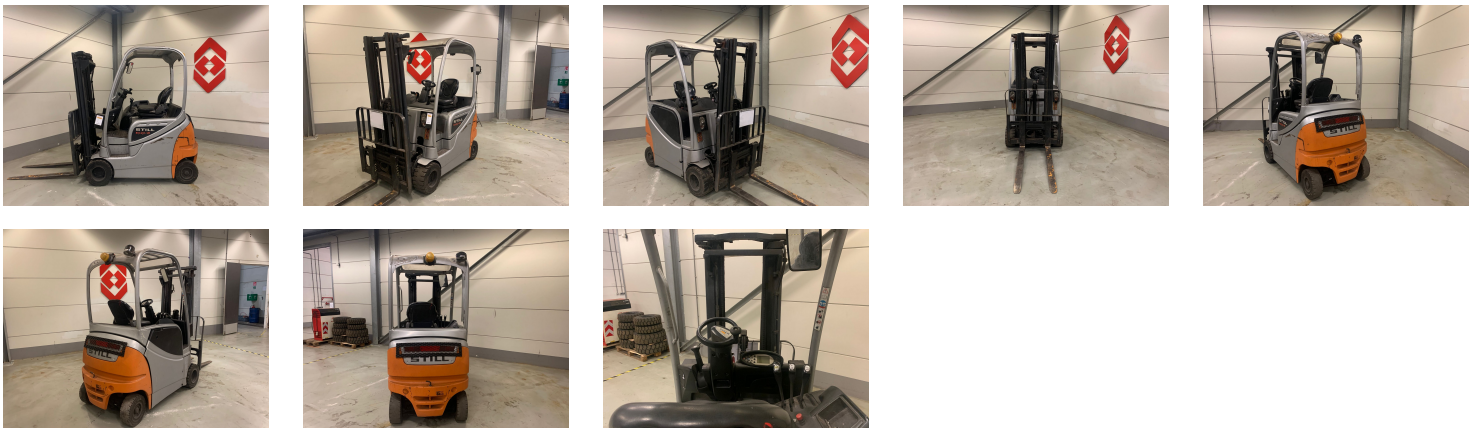

STILL RX 20-18 PH 4 Whl Counterbalanced Forklift

Ref.nr. :	880009769
Year	2014
Lifting capacity :	1800kg
Hour meter reading :	9214 hrs
Engine :	Electric
Load cntr of gravity:	500 mm
Overall height:	2220 mm
Fork length:	1200 mm
Accessories:	Working lights, beacon, bluespot, sideshift
Lifting height :	4830 mm
Mast type :	Triplex free
Tires :	SE
freelift	1680 mm
Price:	ON REQUEST