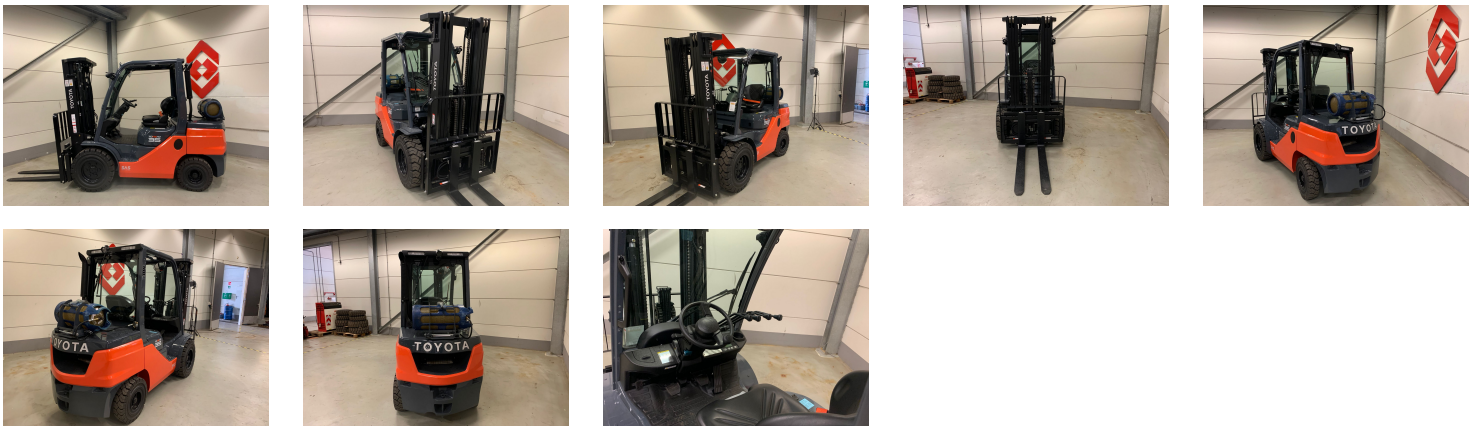

Ref.nr. :	880009586
Year	2023
Lifting capacity :	3500kg
Hour meter reading :	Demo hrs
Engine :	LPG
Load cntr of gravity:	500 mm
Overall height:	2230 mm
Fork length:	1200 mm
Accessories:	Sideshift, cabin w/o doors, working lights, bluespot
Lifting height :	4300 mm
Mast type :	Triplex
Tires :	SE
Price:	ON REQUEST

all rights reserved Forkliftcenter B.V.