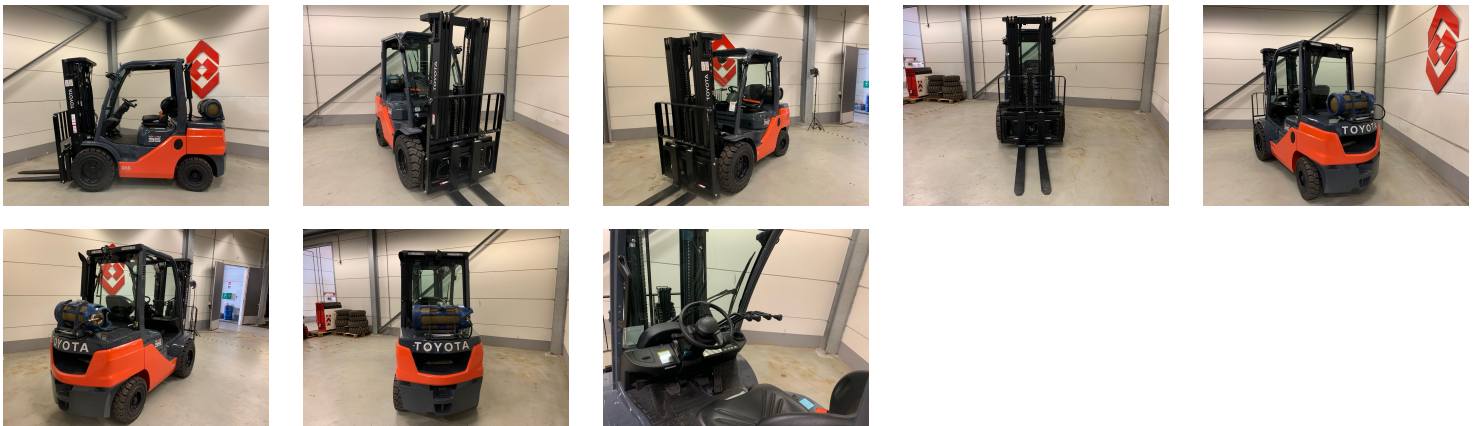

## TOYOTA 02-8FGJF35 4 Whl Counterbalanced Forklift

Ref.nr. :	880009585
Year	2023
Lifting capacity :	3500kg
Hour meter reading :	Demo hrs
Engine :	LPG
Load cntr of gravity:	500 mm
Overall height:	2230 mm
Fork length:	1200 mm
Accessories:	Sideshift, cabin w/o doors, working lights, bluespot
Lifting height :	4300 mm
Mast type :	Triplex
Tires :	SE
Price:	ON REQUEST