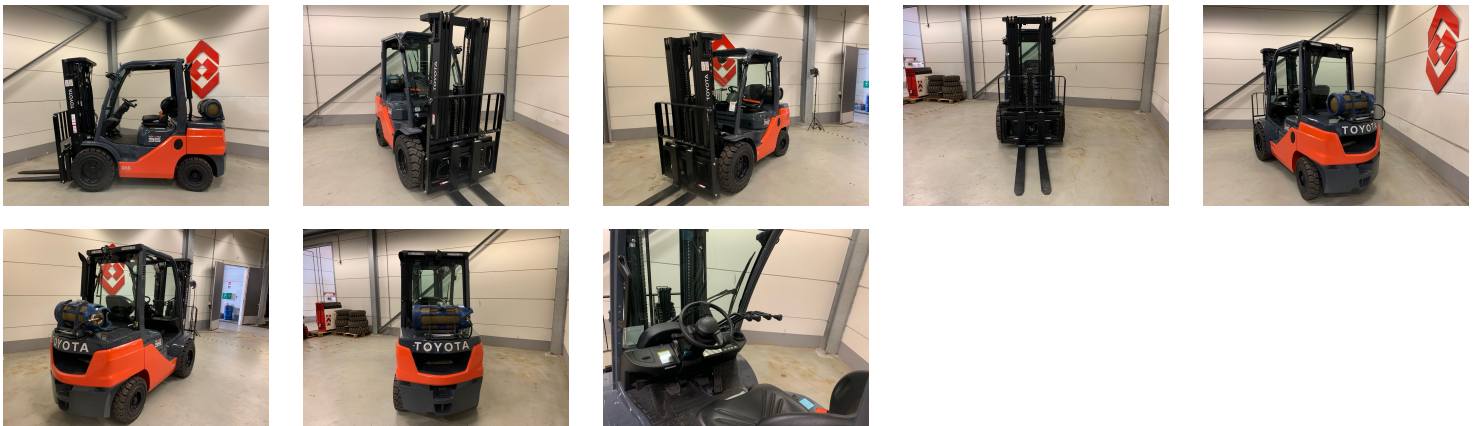

TOYOTA 02-8FGJF35

Ref.nr. :	880009584
Year	2023
Lifting capacity :	3500kg
Hour meter reading :	Demo hrs
Engine :	LPG
Load cntr of gravity:	500 mm
Overall height:	2230 mm
Fork length:	1200 mm
Accessories:	Sideshift, cabin w/o doors, working lights, bluespot
Lifting height :	4300 mm
Mast type :	Triplex free
Tires :	SE
Price:	ON REQUEST