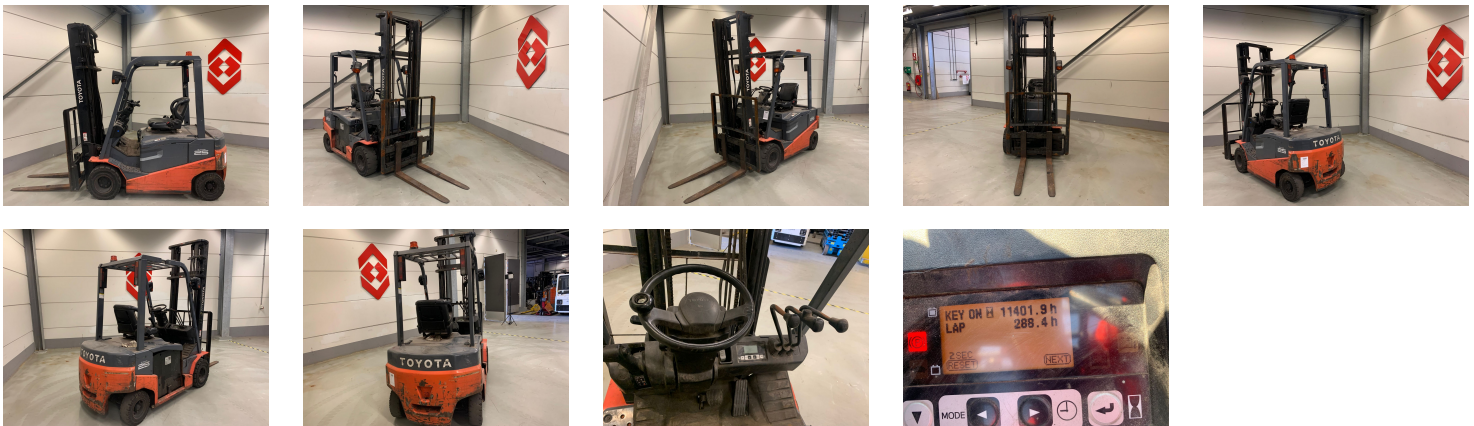

TOYOTA 8FBN25 4 Whl Counterbalanced Forklift

| | |
|-----------------------|--|
| Ref.nr. : | 880009725 |
| Year | 2017 |
| Lifting capacity : | 2500kg |
| Hour meter reading : | 11402 hrs |
| Engine : | Electric |
| Load cntr of gravity: | 500 mm |
| Overall height: | 2560 mm |
| Fork length: | 1070 mm |
| Accessories: | No CE, sideshift, working lights, no charger |
| Lifting height : | 4000 mm |
| Mast type : | Duplex |
| Tires : | SE |
| Price: | ON REQUEST |