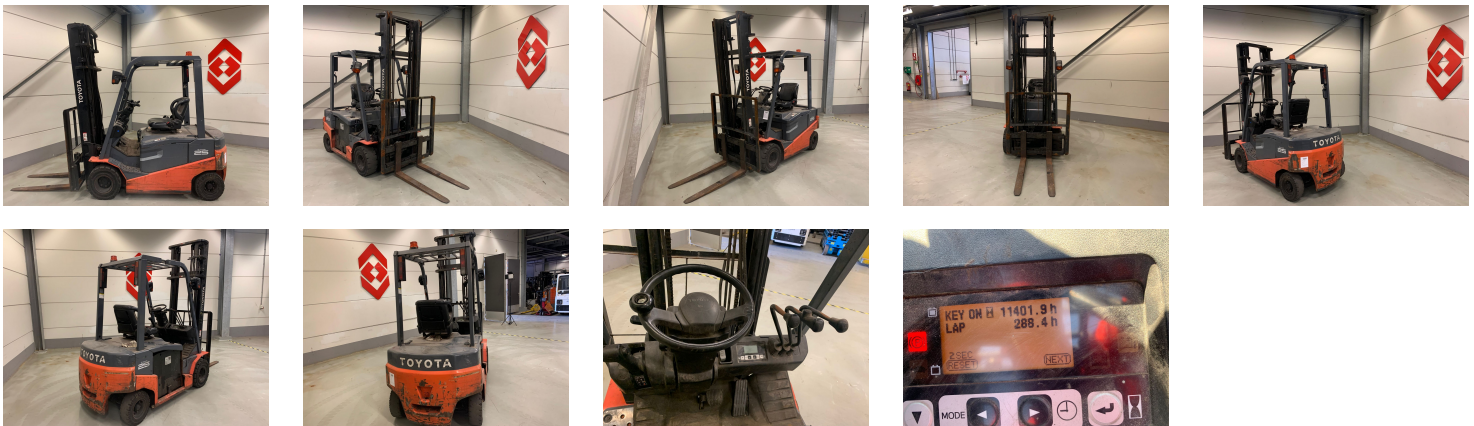

TOYOTA 8FBN25 4 Whl Counterbalanced Forklift

Ref.nr. :	880009725
Year	2017
Lifting capacity :	2500kg
Hour meter reading :	11402 hrs
Engine :	Electric
Load cntr of gravity:	500 mm
Overall height:	2560 mm
Fork length:	1070 mm
Accessories:	No CE, sideshift, working lights, no charger
Lifting height :	4000 mm
Mast type :	Duplex
Tires :	SE
Price:	ON REQUEST