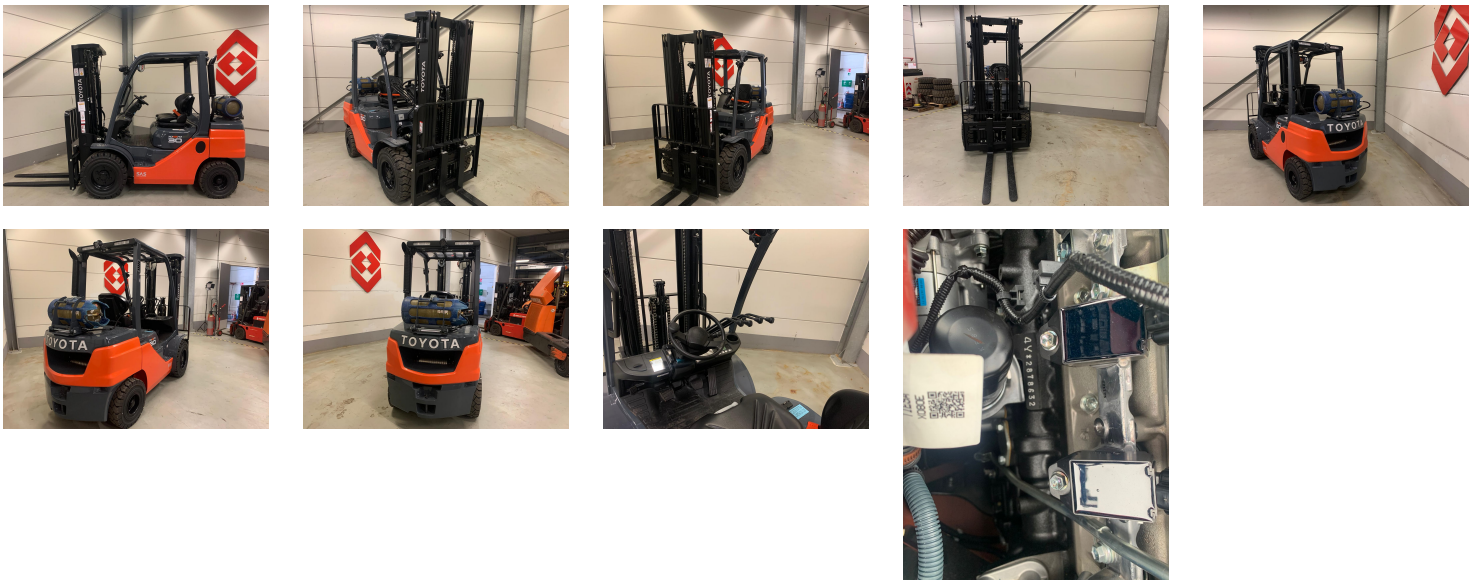

TOYOTA 02-8FGF30 4 Whl Counterbalanced Forklift

Ref.nr. :	880009259
Year	2023
Lifting capacity: :	3000kg
Hour meter reading :	Demo hrs
Engine :	LPG
Load cntr of gravity:	500 mm
Overall height:	2250 mm
Fork length:	1200 mm
Accessories:	Sideshift, 4 valves, 4th valve without hoses, blue spot, working lights, load backrest
Lifting height :	4700 mm
Mast type :	Triplex
Tires :	SE
freelift	1640 mm
Price:	ON REQUEST