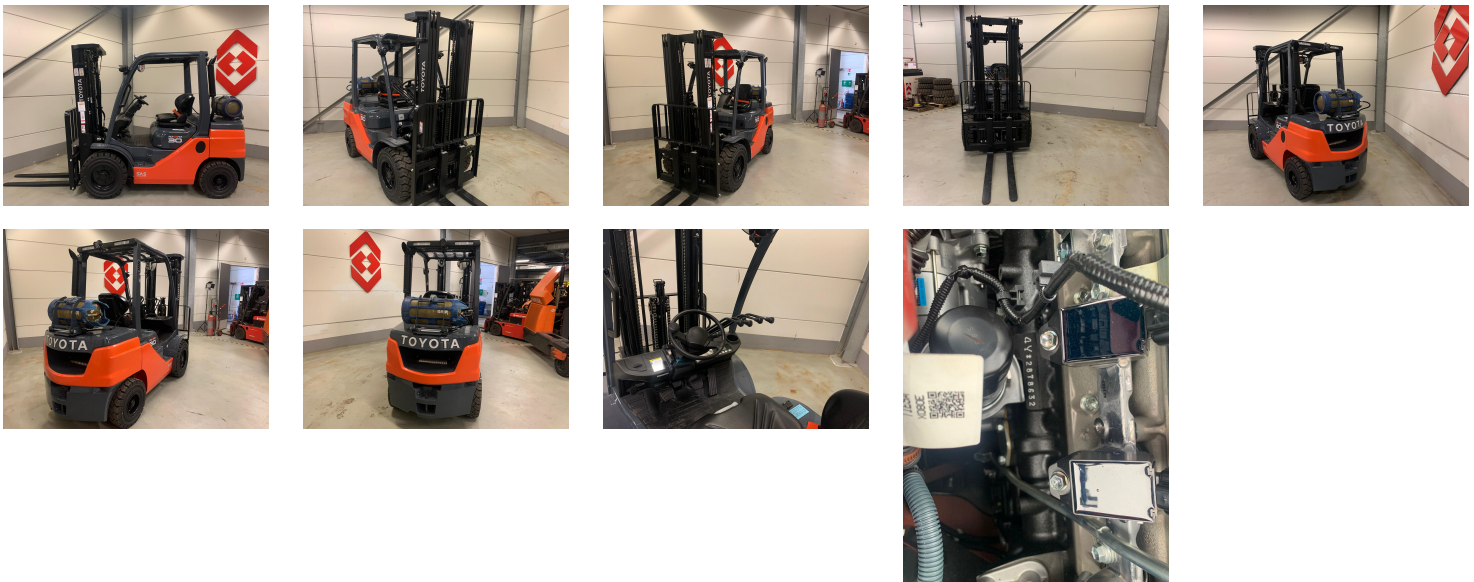

## TOYOTA 02-8FGF30 4 Whl Counterbalanced Forklift

Ref.nr. :	880009259
Year	2023
Lifting capacity: :	3000kg
Hour meter reading :	Demo hrs
Engine :	LPG
Load cntr of gravity:	500 mm
Overall height:	2250 mm
Fork length:	1200 mm
Accessories:	Sideshift, 4 valves, 4th valve without hoses, blue spot, working lights, load backrest
Lifting height :	4700 mm
Mast type :	Triplex
Tires :	SE
freelift	1640 mm
Price:	ON REQUEST