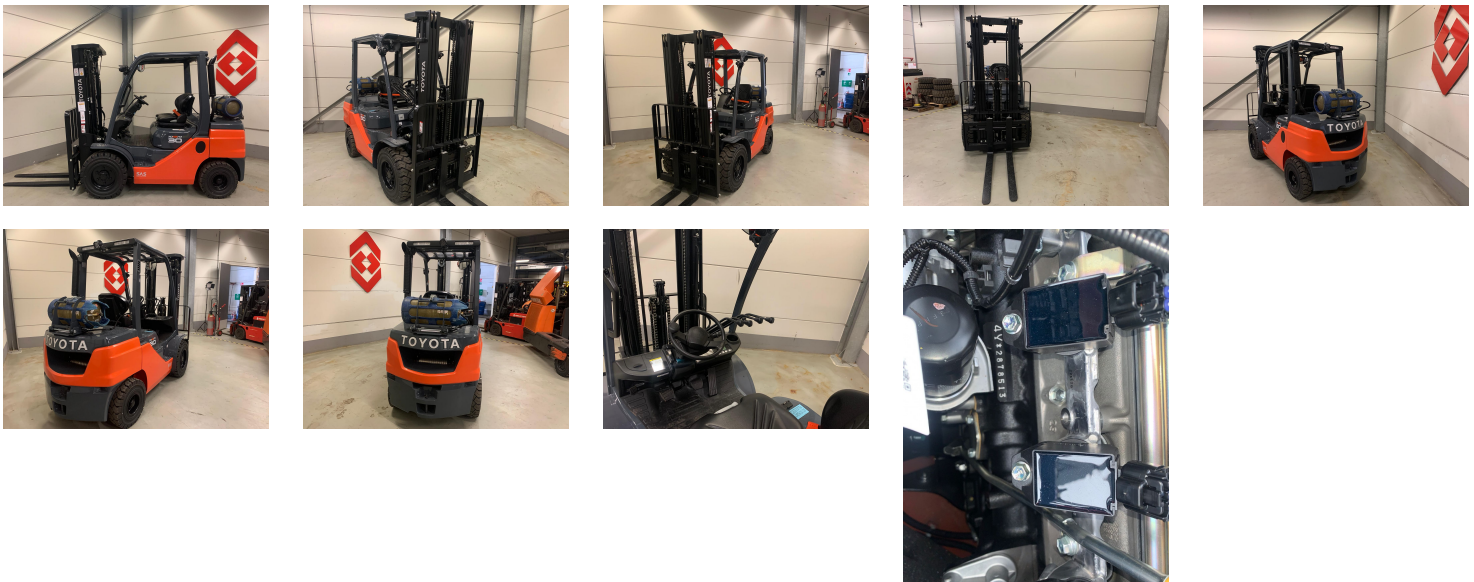

TOYOTA 02-8FGF30 4 Whl Counterbalanced Forklift

Ref.nr. :	880009258
Year	2023
Lifting capacity: :	3000kg
Hour meter reading :	Demo hrs
Engine :	LPG
Load cntr of gravity:	500 mm
Overall height:	2250 mm
Fork length:	1200 mm
Accessories:	Sideshift, 4 valves, 4th valve without hoses, blue spot, working lights, load backrest
Lifting height :	4700 mm
Mast type :	Triplex
Tires :	SE
freelift	1640 mm
Price:	ON REQUEST