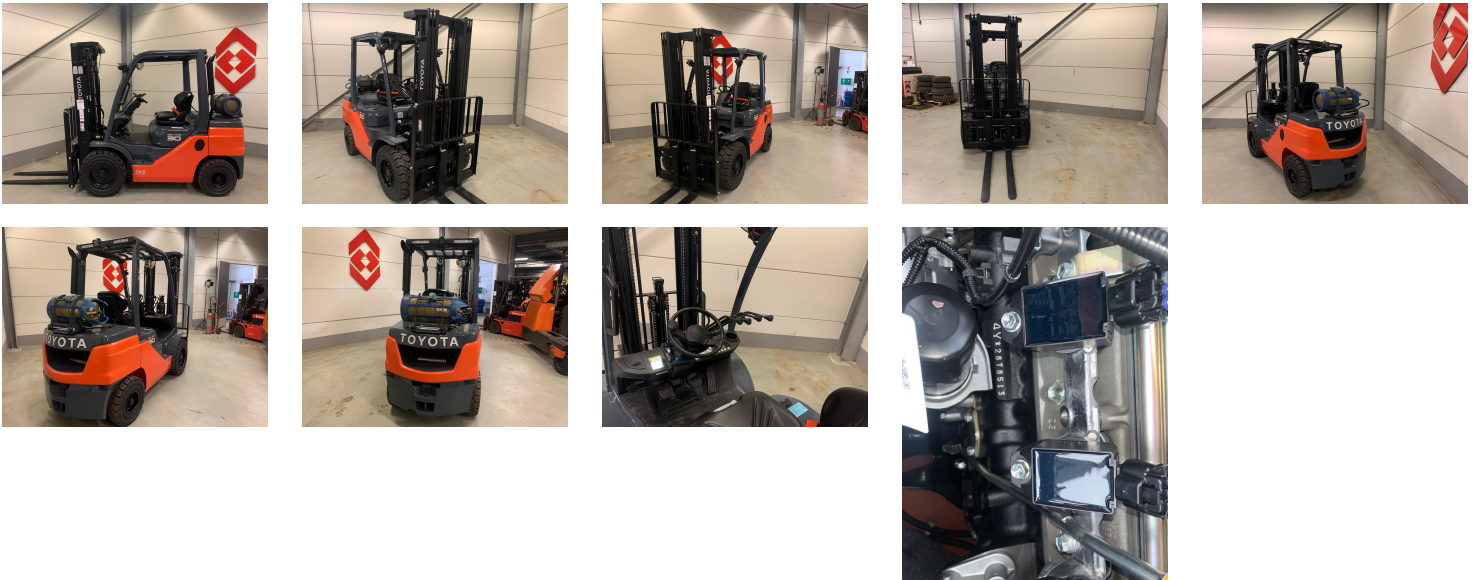

TOYOTA 02-8FGF30 4 Whl Counterbalanced Forklift

Ref.nr. :	880009258
Year	2023
Lifting capacity: :	3000kg
Hour meter reading :	Demo hrs
Engine :	LPG
Load cntr of gravity:	500 mm
Overall height:	2250 mm
Fork length:	1200 mm
Accessories:	Sideshift, 4 valves, 4th valve without hoses, blue spot, working lights, load backrest
Lifting height :	4700 mm
Mast type :	Triplex
Tires :	SE
freelift	1640 mm
Price:	ON REQUEST