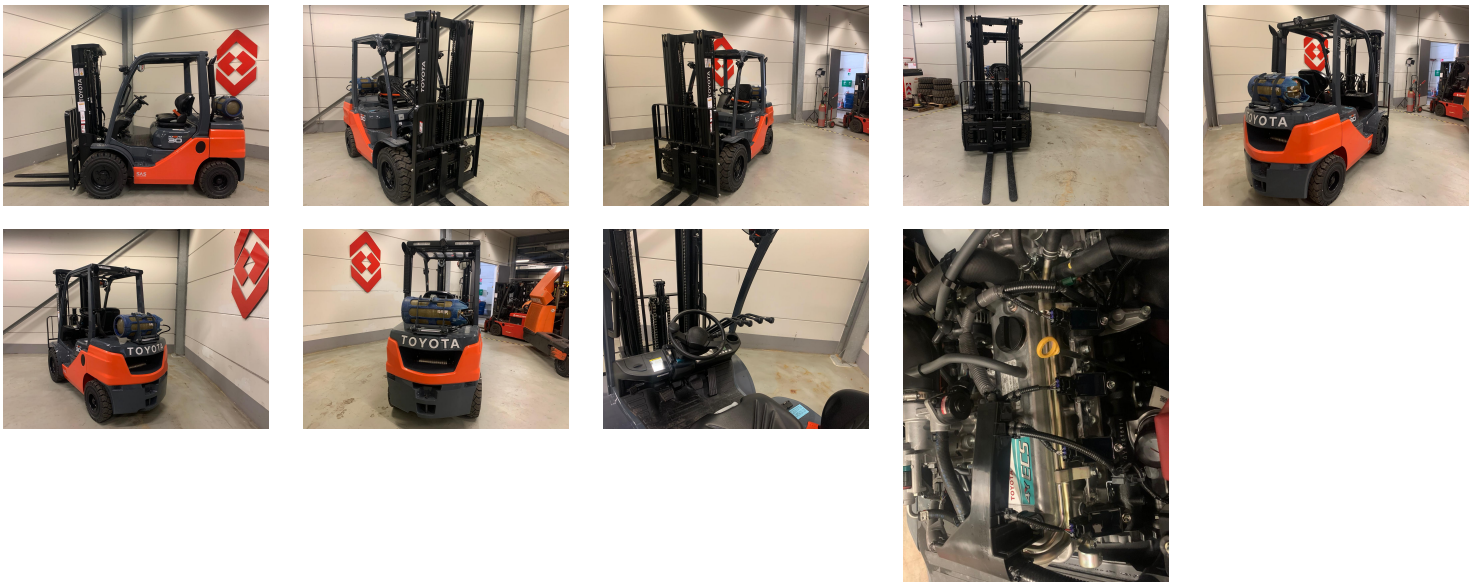

TOYOTA 02-8FGF30 4 Whl Counterbalanced Forklift

Ref.nr. :	880009261
Year	2023
Lifting capacity: :	3000kg
Hour meter reading :	Demo hrs
Engine :	LPG
Load cntr of gravity:	500 mm
Overall height:	2250 mm
Fork length:	1200 mm
Accessories:	Sideshift, 4 valves, 4th valve without hoses, blue spot, working lights, load backrest
Lifting height :	4700 mm
Mast type :	Triplex
Tires :	SE
freelift	1640 mm
Price:	ON REQUEST