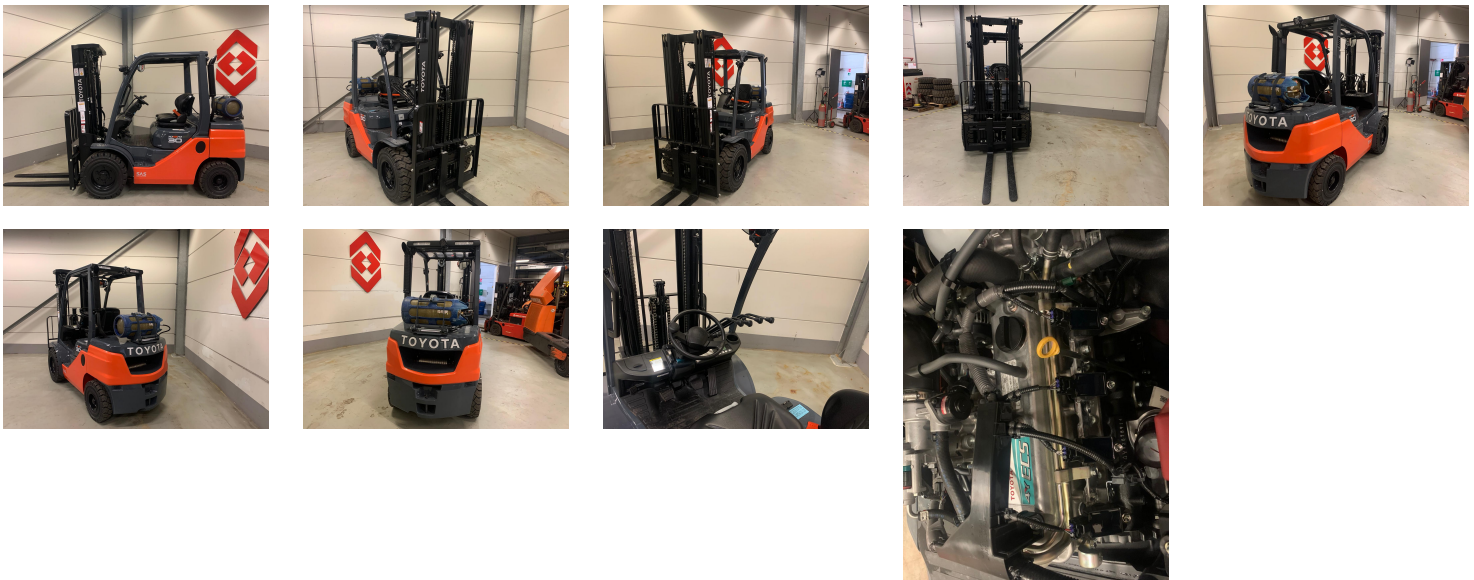

TOYOTA 02-8FGF30 4 Whl Counterbalanced Forklift

Ref.nr. :	880009261
Year	2023
Lifting capacity: :	3000kg
Hour meter reading :	Demo hrs
Engine :	LPG
Load cntr of gravity:	500 mm
Overall height:	2250 mm
Fork length:	1200 mm
Accessories:	Sideshift, 4 valves, 4th valve without hoses, blue spot, working lights, load backrest
Lifting height :	4700 mm
Mast type :	Triplex
Tires :	SE
freelift	1640 mm
Price:	ON REQUEST