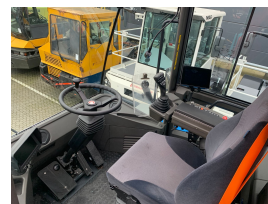

SMV 4543 TCX5 Reach stacker

Ref.nr. :	880009916
Year	2017
Lifting capacity: :	60000kg
Hour meter reading :	5044 hrs
Engine :	Diesel
Load cntr of gravity:	1800 mm
Accessories:	AdBlue, Stage 4, spreader with double hook, airco, heater, central grease, street & working lights
Lifting height :	14400 mm
Mast type :	Boom
Tires :	Air
Price:	ON REQUEST