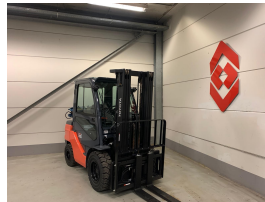

TOYOTA 02-8FGJF35 4 Whl Counterbalanced Forklift

Ref.nr. :	880009582
Year	2023
Lifting capacity :	3500kg
Hour meter reading :	Demo hrs
Engine :	LPG
Load cntr of gravity:	500 mm
Overall height:	2230 mm
Fork length:	1200 mm
Accessories:	Sideshift, cabin w. heater, bluespot
Lifting height :	4350 mm
Mast type :	Triplex
Tires :	SE
freelift	1550 mm
Price:	ON REQUEST