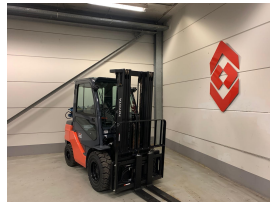

TOYOTA 02-8FGJF35 4 Whl Counterbalanced Forklift

Ref.nr. :	880009581
Year	2023
Lifting capacity :	3500kg
Hour meter reading :	Demo hrs
Engine :	LPG
Load cntr of gravity:	500 mm
Overall height:	2230 mm
Fork length:	1200 mm
Accessories:	Sideshift, cabin, heating, bluespot
Lifting height :	4350 mm
Mast type :	Triplex
Tires :	SE
freelift	1550 mm
Price:	ON REQUEST