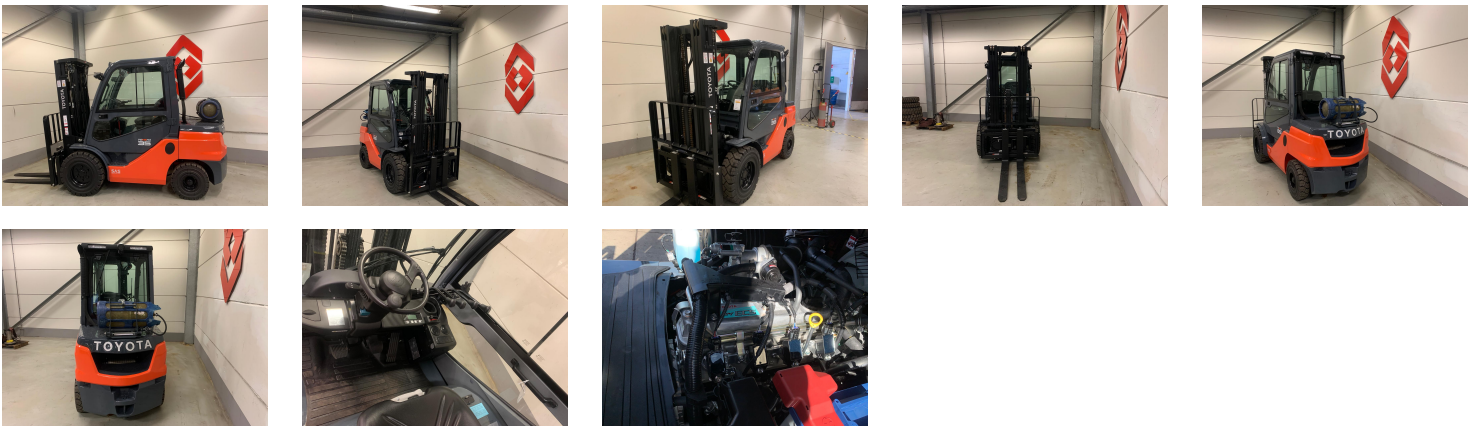

TOYOTA 02-8FGJF35 4 Whl Counterbalanced Forklift

Ref.nr. :	880009581
Year	2023
Lifting capacity :	3500kg
Hour meter reading :	Demo hrs
Engine :	LPG
Load cntr of gravity:	500 mm
Overall height:	2230 mm
Fork length:	1200 mm
Accessories:	Sideshift, cabin, heating, bluespot
Lifting height :	4350 mm
Mast type :	Triplex
Tires :	SE
freelift	1550 mm
Price:	ON REQUEST