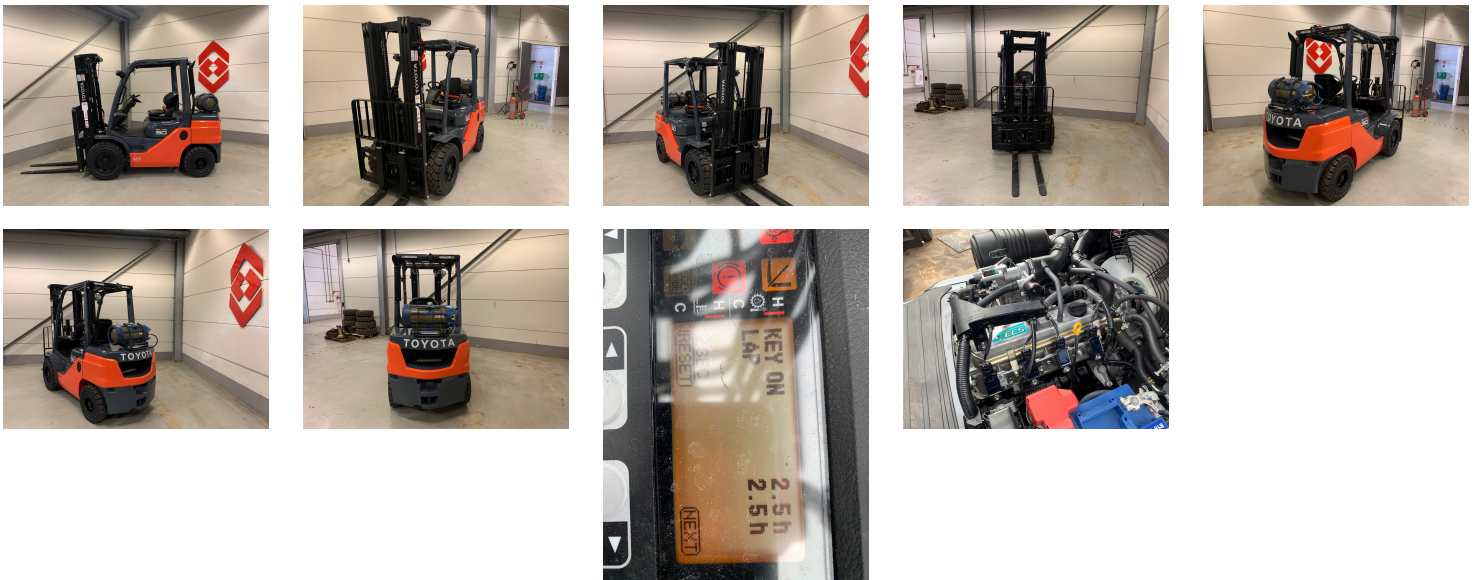

## TOYOTA 02-8FGF30 4 Whl Counterbalanced Forklift

Ref.nr. :	880009260
Year	2023
Lifting capacity: :	3000kg
Hour meter reading :	Demo hrs
Engine :	LPG
Load cntr of gravity:	500 mm
Overall height:	2230 mm
Fork length:	1200 mm
Accessories:	Sideshift, 4 valves, 4th valve without hoses, blue spot, working lights
Lifting height :	4730 mm
Mast type :	Triplex
Tires :	SE
freelift	1680 mm
Price:	ON REQUEST