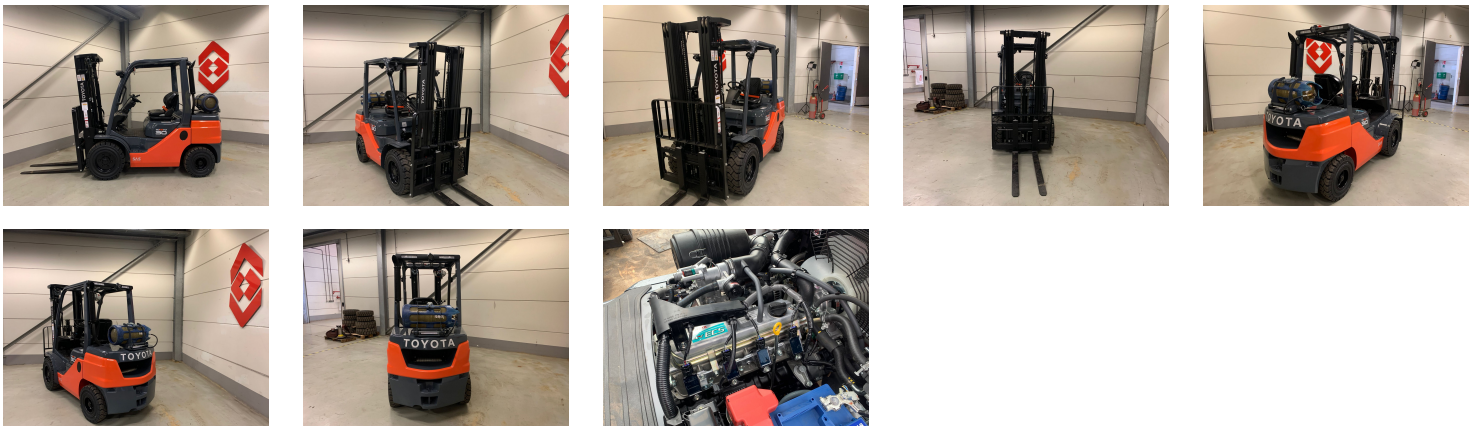

TOYOTA 02-8FGF30 4 Whl Counterbalanced Forklift

Ref.nr. :	880009263
Year	2023
Lifting capacity :	3000kg
Hour meter reading :	Demo hrs
Engine :	LPG
Load cntr of gravity:	500 mm
Overall height:	2230 mm
Fork length:	1200 mm
Accessories:	Sideshift, 4 valves, 4th valve without hoses, blue spot, working lights, load backrest
Lifting height :	4730 mm
Mast type :	Triplex
Tires :	SE
freelift	1680 mm
Price:	ON REQUEST