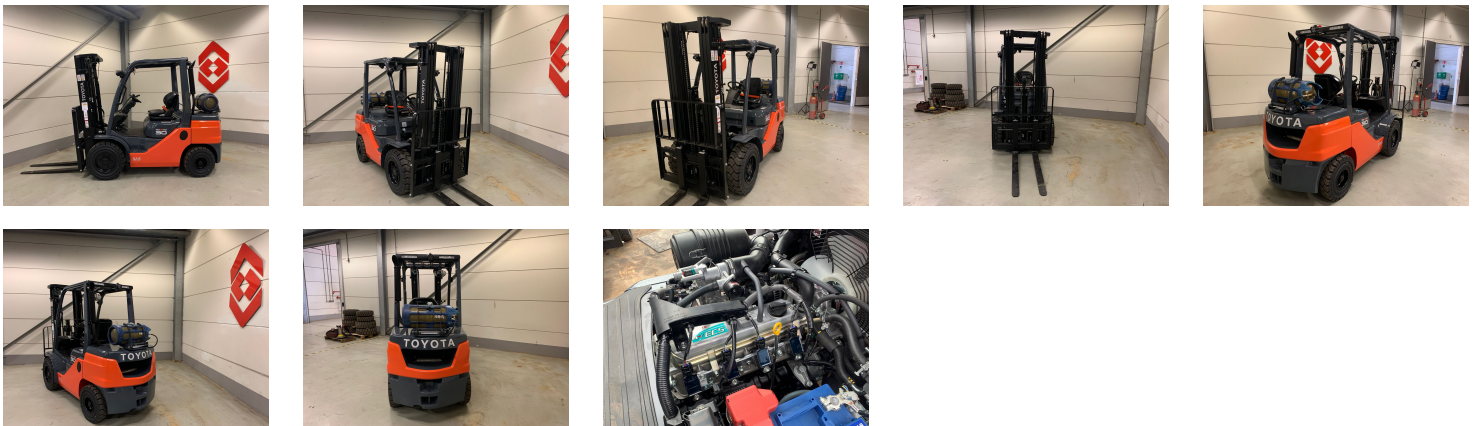

TOYOTA 02-8FGF30 4 Whl Counterbalanced Forklift

Ref.nr. :	880009262
Year	2023
Lifting capacity :	3000kg
Hour meter reading :	Demo hrs
Engine :	LPG
Load cntr of gravity:	500 mm
Overall height:	2230 mm
Fork length:	1200 mm
Accessories:	Sideshift, 4 valves, 4th valve without hoses, blue spot, working lights, load backrest
Lifting height :	4730 mm
Mast type :	Triplex
Tires :	SE
freelift	1680 mm
Price:	ON REQUEST