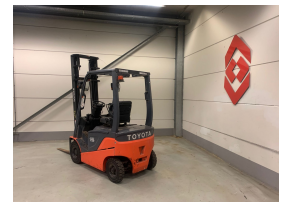

TOYOTA 8FBN15 4 Whl Counterbalanced Forklift

Ref.nr. :	880009666
Year	2019
Lifting capacity :	1500kg
Hour meter reading :	N/A hrs
Engine :	Electric
Load cntr of gravity:	500 mm
Overall height:	2550 mm
Fork length:	1060 mm
Accessories:	No CE, beacon, sidseshift, no charger
Lifting height :	4040 mm
Mast type :	Duplex
Tires :	SE
Price:	ON REQUEST