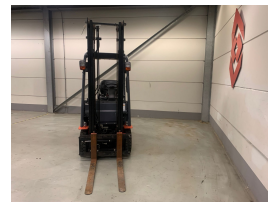

TOYOTA 8FBN15 4 Whl Counterbalanced Forklift

Ref.nr. :	880009666
Year	2019
Lifting capacity :	1500kg
Hour meter reading :	N/A hrs
Engine :	Electric
Load cntr of gravity:	500 mm
Overall height:	2550 mm
Fork length:	1060 mm
Accessories:	No CE, beacon, sidseshift, no charger
Lifting height :	4040 mm
Mast type :	Duplex
Tires :	SE
Price:	ON REQUEST