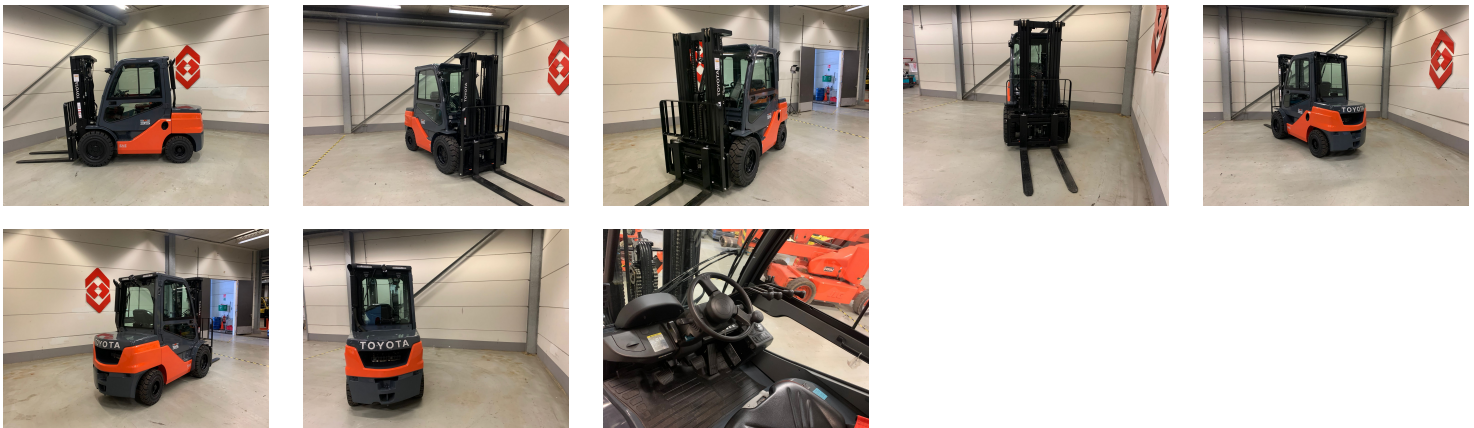

TOYOTA 52-8FDJF35 4 Whl Counterbalanced Forklift

Ref.nr. :	880009289
Year	2023
Lifting capacity :	3500kg
Hour meter reading :	Demo hrs
Engine :	Diesel
Load cntr of gravity:	500 mm
Overall height:	2210 mm
Fork length:	1200 mm
Accessories:	Sideshift, full cabin, heater, bleuspot
Lifting height :	4330 mm
Mast type :	Triplex
Tires :	SE
freelift	1540 mm
Price:	ON REQUEST