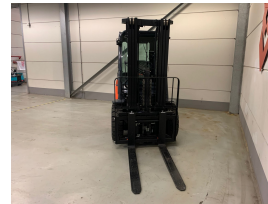

TOYOTA 52-8FDJF35 4 Whl Counterbalanced Forklift

Ref.nr. :	880009289
Year	2023
Lifting capacity :	3500kg
Hour meter reading :	Demo hrs
Engine :	Diesel
Load cntr of gravity:	500 mm
Overall height:	2210 mm
Fork length:	1200 mm
Accessories:	Sideshift, full cabin, heater, bleuspot
Lifting height :	4330 mm
Mast type :	Triplex
Tires :	SE
freelift	1540 mm
Price:	ON REQUEST