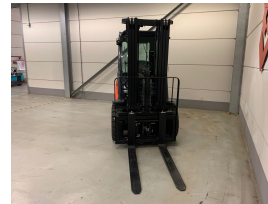

TOYOTA 52-8FDJF35 4 Whl Counterbalanced Forklift

Ref.nr. :	880009287
Year	2023
Lifting capacity :	3500kg
Hour meter reading :	Demo hrs
Engine :	Diesel
Load cntr of gravity:	500 mm
Overall height:	2210 mm
Fork length:	1200 mm
Accessories:	Sideshift, full cabin, heater, bleuspot
Lifting height :	4330 mm
Mast type :	Triplex
Tires :	SE
freelift	1540 mm
Price:	ON REQUEST