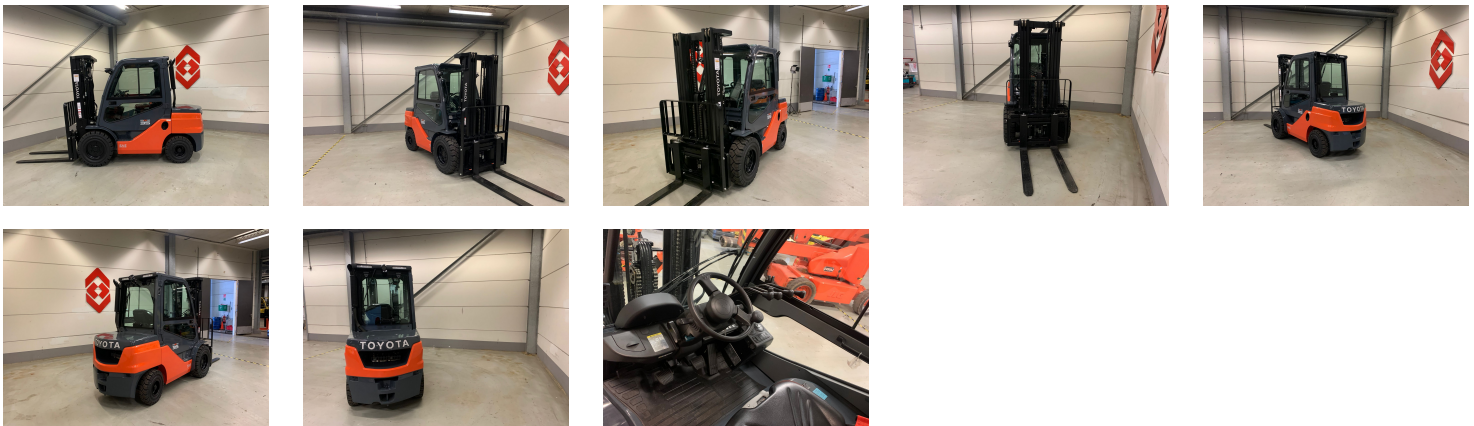

## TOYOTA 52-8FDJF35 4 Whl Counterbalanced Forklift

|                       |   |
|-----------------------|---|
| Ref.nr. :             | 880009287                               |
| Year                  | 2023                                    |
| Lifting capacity :    | 3500kg                                  |
| Hour meter reading :  | Demo hrs                                |
| Engine :              | Diesel                                  |
| Load cntr of gravity: | 500 mm                                  |
| Overall height:       | 2210 mm                                 |
| Fork length:          | 1200 mm                                 |
| Accessories:          | Sideshift, full cabin, heater, bleuspot |
| Lifting height :      | 4330 mm                                 |
| Mast type :           | Triplex                                 |
| Tires :               | SE                                      |
| freelift              | 1540 mm                                 |
| Price:                | ON REQUEST                              |