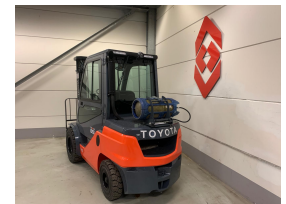

TOYOTA 02-8FGJF35 4 Whl Counterbalanced Forklift

Ref.nr. :	880009583
Year	2023
Lifting capacity :	3500kg
Hour meter reading :	Demo hrs
Engine :	LPG
Load cntr of gravity:	500 mm
Overall height:	2230 mm
Fork length:	1200 mm
Accessories:	Sideshift, cabin w. heater, bluespot
Lifting height :	4350 mm
Mast type :	Triplex
Tires :	SE
freelift	1550 mm
Price:	ON REQUEST