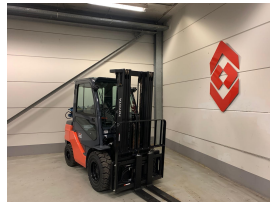

TOYOTA 02-8FGJF35 4 Whl Counterbalanced Forklift

Ref.nr. :	880009583
Year	2023
Lifting capacity :	3500kg
Hour meter reading :	Demo hrs
Engine :	LPG
Load cntr of gravity:	500 mm
Overall height:	2230 mm
Fork length:	1200 mm
Accessories:	Sideshift, cabin w. heater, bluespot
Lifting height :	4350 mm
Mast type :	Triplex
Tires :	SE
freelift	1550 mm
Price:	ON REQUEST