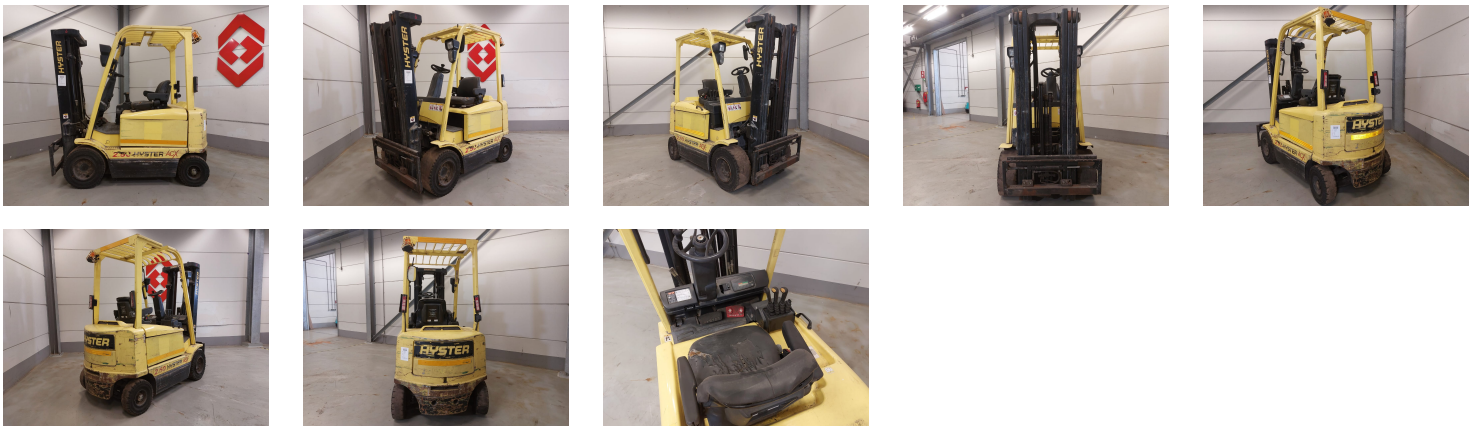

## HYSTER J2.50XM-717 4 Whl Counterbalanced Forklift

Ref.nr. :	880009608
Year	2009
Lifting capacity :	2500kg
Hour meter reading :	6147 hrs
Engine :	Electric
Load cntr of gravity:	500 mm
Overall height:	2180 mm
Accessories:	Sideshift, extra working lights, no battery, no charger, no forks
Lifting height :	4950 mm
Mast type :	Triplex
Tires :	SE
freelift	1000 mm
Price:	ON REQUEST