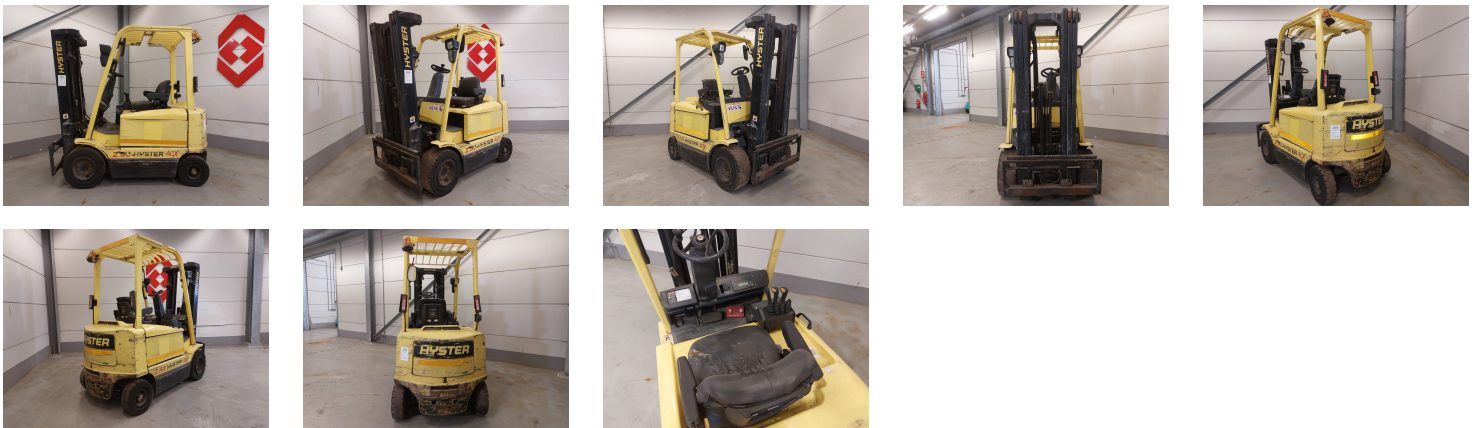

HYSTER J2.50XM-717 4 Whl Counterbalanced Forklift

Ref.nr. :	880009608
Year	2009
Lifting capacity :	2500kg
Hour meter reading :	6147 hrs
Engine :	Electric
Load cntr of gravity:	500 mm
Overall height:	2180 mm
Accessories:	Sideshift, extra working lights, no battery, no charger, no forks
Lifting height :	4950 mm
Mast type :	Triplex
Tires :	SE
freelift	1000 mm
Price:	ON REQUEST