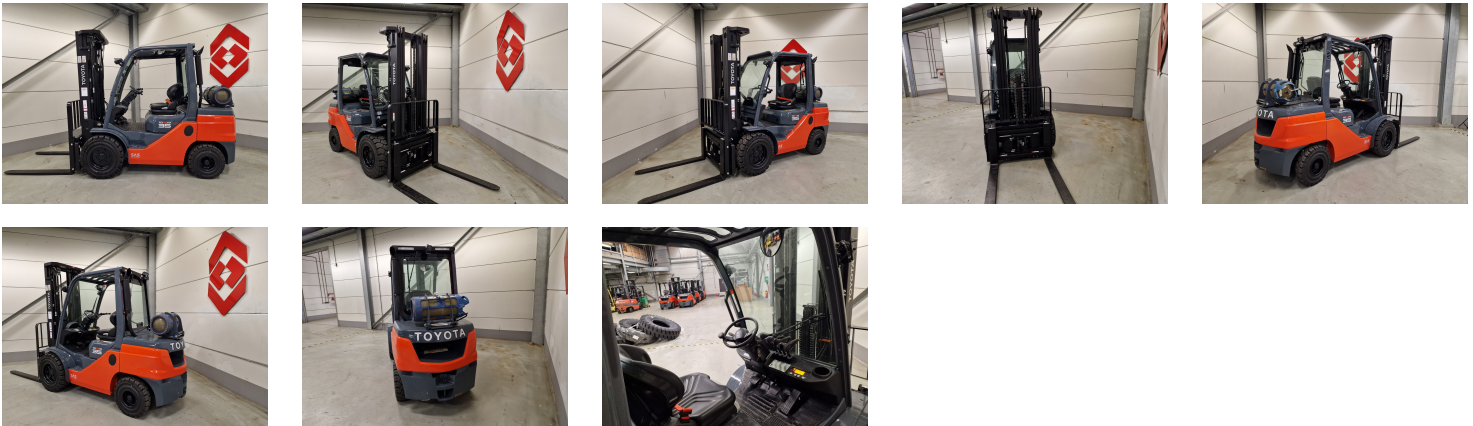

TOYOTA 02-8FGJF35 4 Whl Counterbalanced Forklift

Ref.nr. :	880009269
Year	2023
Lifting capacity :	3500kg
Hour meter reading :	Demo hrs
Engine :	LPG
Load cntr of gravity:	500 mm
Overall height:	2150 mm
Fork length:	1200 mm
Accessories:	Sideshift, 4th valve, working lights, bluespot
Lifting height :	4700 mm
Mast type :	Triplex
Tires :	SE
freelift	1000 mm
Price:	ON REQUEST