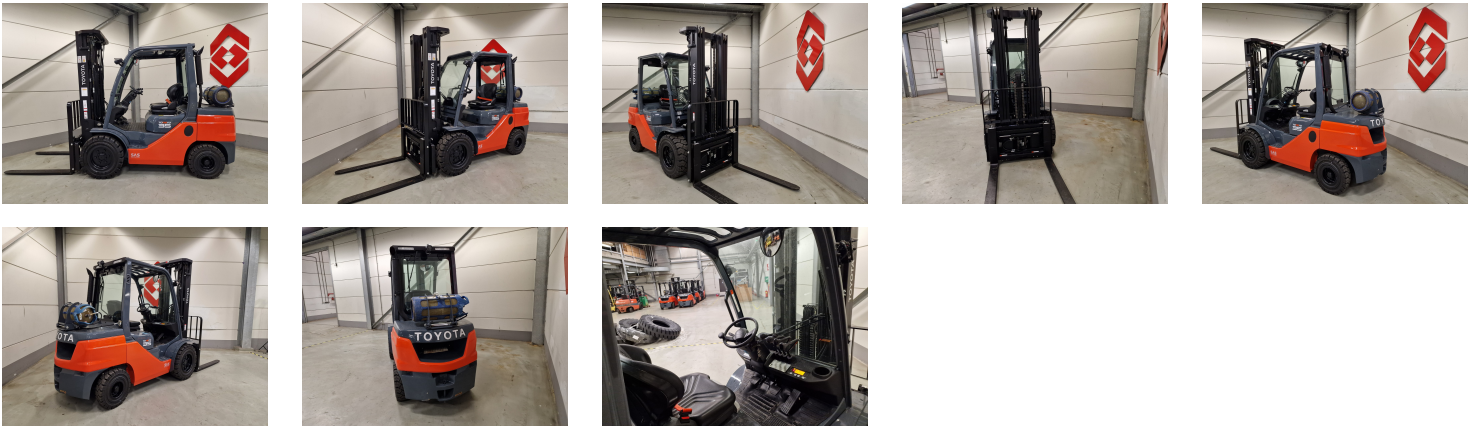

TOYOTA 02-8FGJF35 4 Whl Counterbalanced Forklift

Ref.nr. :	880009268
Year	2023
Lifting capacity :	3500kg
Hour meter reading :	Demo hrs
Engine :	LPG
Load cntr of gravity:	500 mm
Overall height:	2240 mm
Fork length:	1200 mm
Accessories:	Sideshift
Lifting height :	4700 mm
Mast type :	Triplex
Tires :	SE
freelift	1000 mm
Price:	ON REQUEST