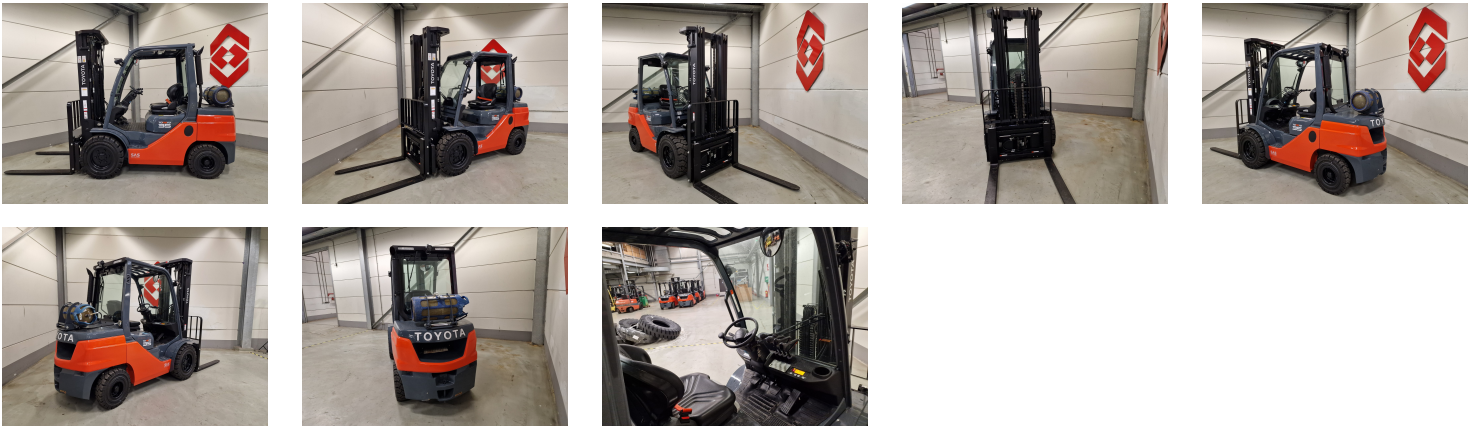

## TOYOTA 02-8FGJF35 4 Whl Counterbalanced Forklift

Ref.nr. :	880009267
Year	2023
Lifting capacity :	3500kg
Hour meter reading :	Demo hrs
Engine :	LPG
Load cntr of gravity:	500 mm
Overall height:	2240 mm
Fork length:	1200 mm
Accessories:	Sideshift
Lifting height :	4700 mm
Mast type :	Triplex
Tires :	SE
freelift	1000 mm
Price:	ON REQUEST