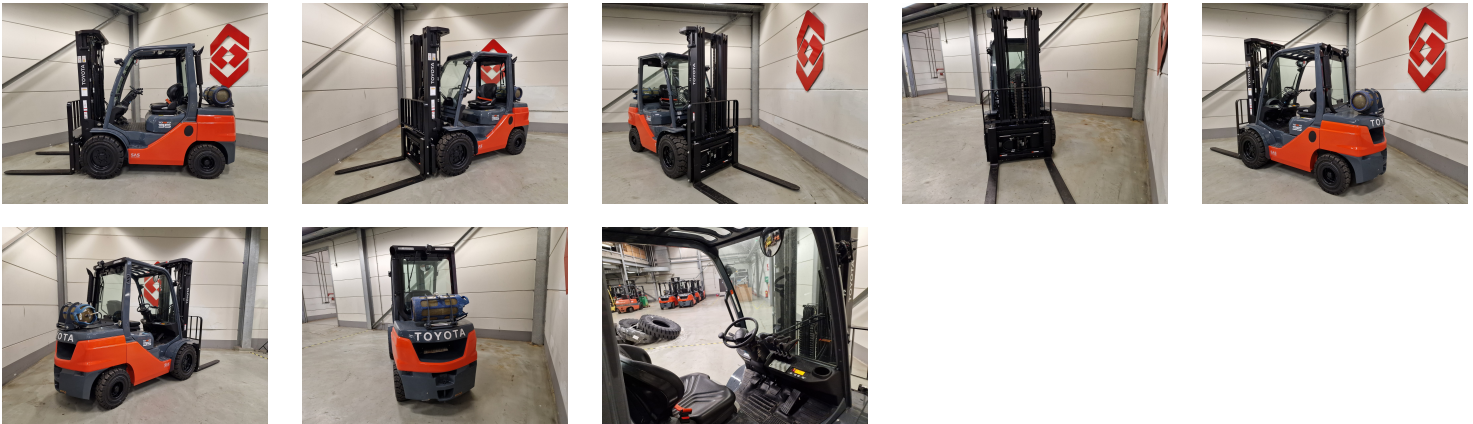

TOYOTA 02-8FGJF35 4 Whl Counterbalanced Forklift

| | |
|-----------------------|------------|
| Ref.nr. : | 880009267 |
| Year | 2023 |
| Lifting capacity : | 3500kg |
| Hour meter reading : | Demo hrs |
| Engine : | LPG |
| Load cntr of gravity: | 500 mm |
| Overall height: | 2240 mm |
| Fork length: | 1200 mm |
| Accessories: | Sideshift |
| Lifting height : | 4700 mm |
| Mast type : | Triplex |
| Tires : | SE |
| freelift | 1000 mm |
| Price: | ON REQUEST |