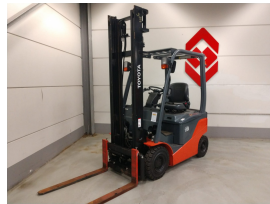

TOYOTA 8FBN15 4 Whl Counterbalanced Forklift

Ref.nr. :	880009663
Year	2019
Lifting capacity: :	1500kg
Hour meter reading :	Demo hrs
Engine :	Electric
Load cntr of gravity:	500 mm
Overall height:	2500 mm
Fork length:	1070 mm
Accessories:	No CE, sideshift, no charger
Lifting height :	4000 mm
Mast type :	Duplex
Tires :	
Price:	ON REQUEST