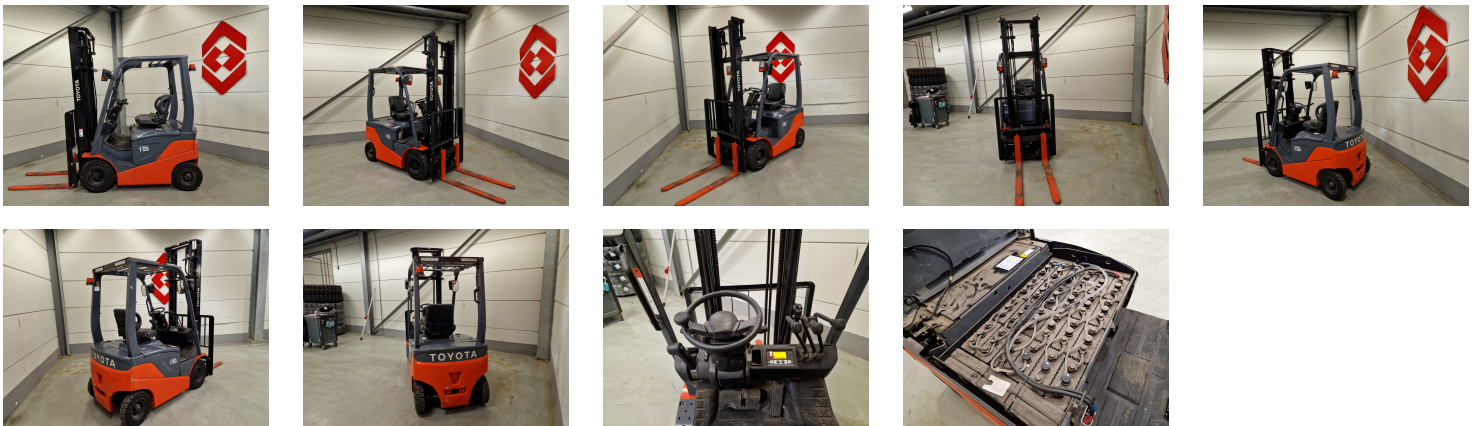

TOYOTA 8FBN15 4 Whl Counterbalanced Forklift

Ref.nr. :	880009662
Year	2019
Lifting capacity :	1500kg
Hour meter reading :	Demo hrs
Engine :	Electric
Load cntr of gravity:	500 mm
Overall height:	2570 mm
Fork length:	1070 mm
Accessories:	No CE, sideshift, no charger
Lifting height :	4000 mm
Mast type :	Duplex
Tires :	SE
Price:	ON REQUEST