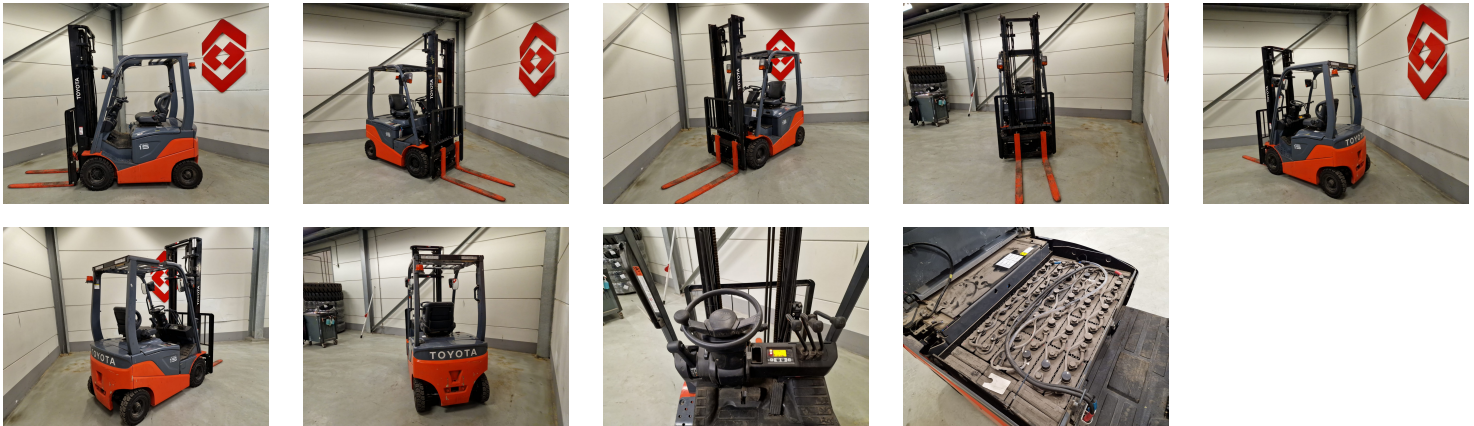

TOYOTA 8FBN15 4 Whl Counterbalanced Forklift

Ref.nr. :	880009662
Year	2019
Lifting capacity: :	1500kg
Hour meter reading :	Demo hrs
Engine :	Electric
Load cntr of gravity:	500 mm
Overall height:	2570 mm
Fork length:	1070 mm
Accessories:	No CE, sideshift, no charger
Lifting height :	4000 mm
Mast type :	Duplex
Tires :	SE
Price:	ON REQUEST