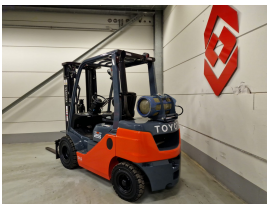

## TOYOTA 02-8FGF25 4 Whl Counterbalanced Forklift

Ref.nr. :	880009251
Year	2022
Lifting capacity :	2500kg
Hour meter reading :	Demo hrs
Engine :	LPG
Overall height:	2140 mm
Fork length:	1200 mm
Accessories:	Sideshift, 4th valve without hoses
Lifting height :	4700 mm
Mast type :	Triplex
Tires :	SE
freelift	1620 mm
Price:	ON REQUEST