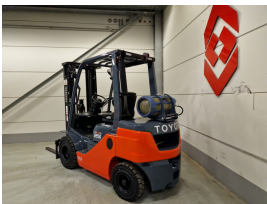

TOYOTA 02-8FGF25 4 Whl Counterbalanced Forklift

Ref.nr. :	880009251
Year	2022
Lifting capacity: :	2500kg
Hour meter reading :	Demo hrs
Engine :	LPG
Overall height:	2140 mm
Fork length:	1200 mm
Accessories:	Sideshift, 4th valve without hoses
Lifting height :	4700 mm
Mast type :	Triplex
Tires :	SE
freelift	1620 mm
Price:	ON REQUEST