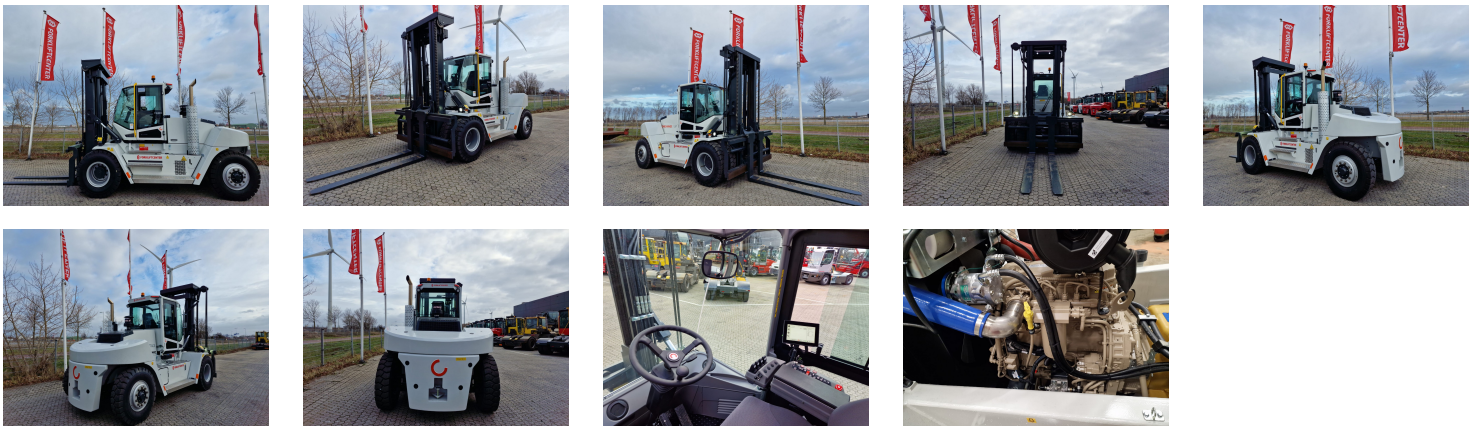

## KONECRANES LIFTACE F16-600 C 4 Whl Counterbalanced Forklift >10t

Ref.nr. :	880008952
Year	2023
Lifting capacity :	16000kg
Hour meter reading :	Demo hrs
Engine :	Diesel
Load cntr of gravity:	600 mm
Overall height:	3650 mm
Fork length:	2400 mm
Accessories:	Stage 3A, sideshift, forkposition, full cabin, airco, heater, beacon
Lifting height :	4000 mm
Mast type :	Duplex
Tires :	Air
Price:	ON REQUEST