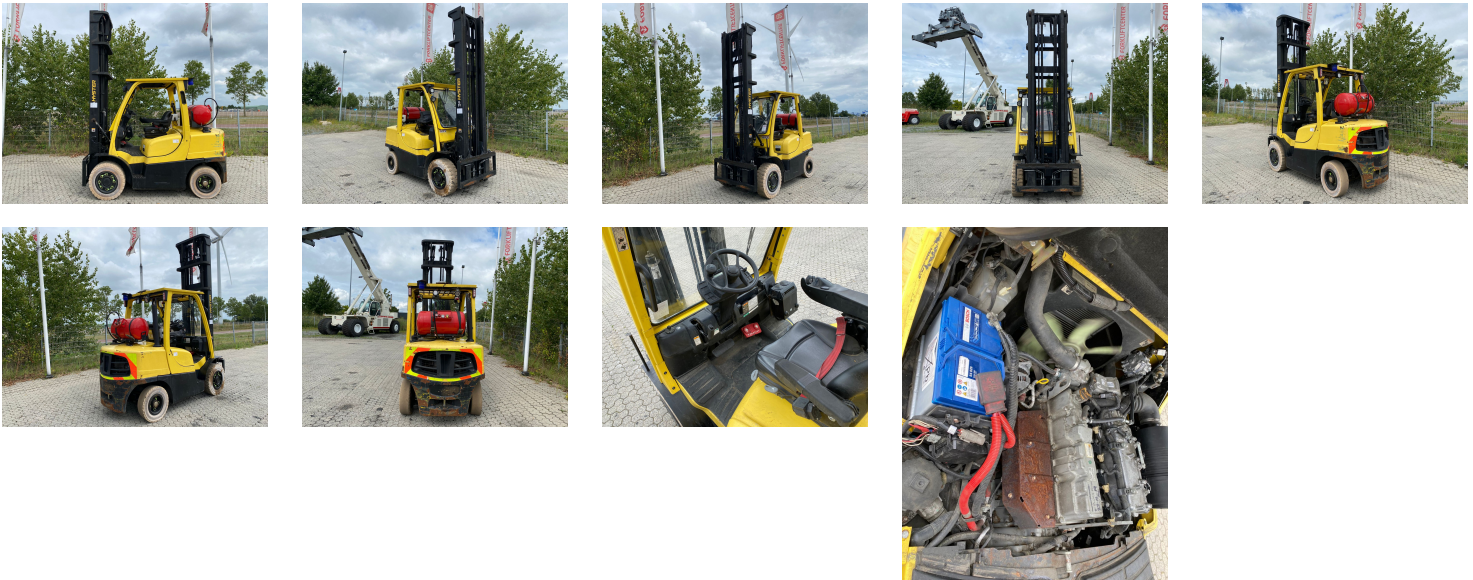

HYSTER H4.0FT 4 Whl Counterbalanced Forklift

Ref.nr. :	880009454
Year	2015
Lifting capacity: :	4000kg
Hour meter reading :	27321 hrs
Engine :	LPG
Load cntr of gravity:	500 mm
Overall height:	3650 mm
Accessories:	Sideshift, extra working lights, beacon, bluespot, 4th and 5th valve, no forks
Lifting height :	5650 mm
Mast type :	Duplex
Tires :	Non Marking
Price:	ON REQUEST