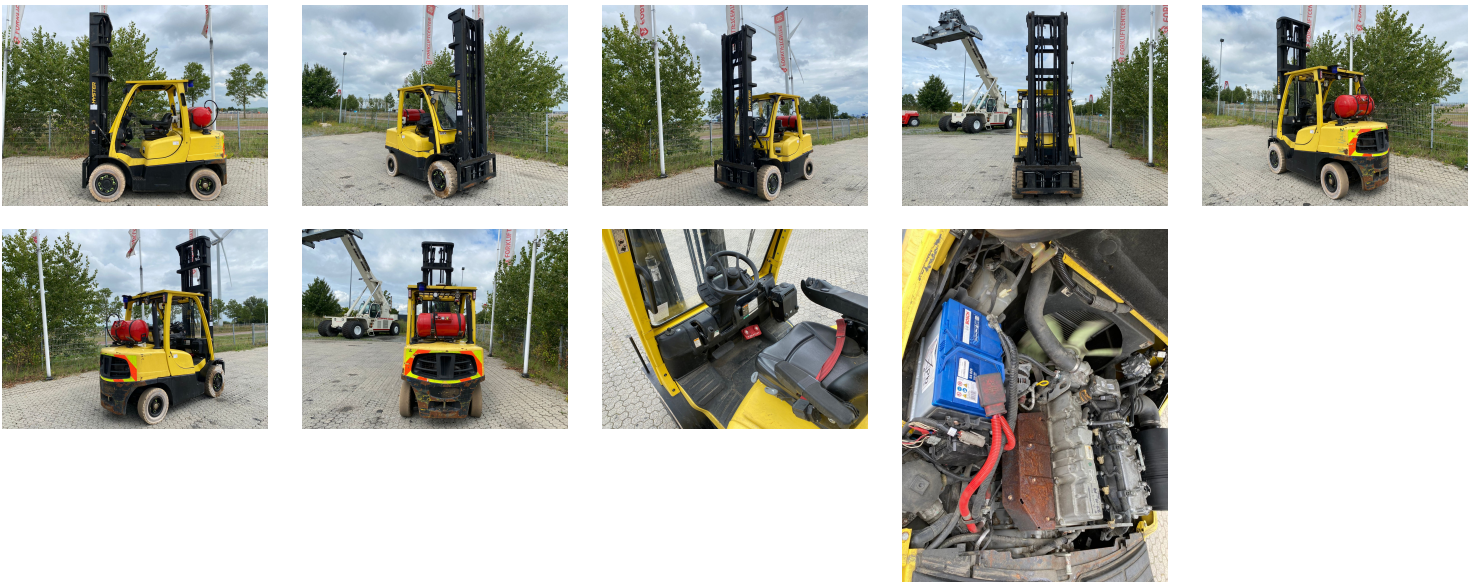

HYSTER H4.0FT 4 Whl Counterbalanced Forklift

Ref.nr. :	880009454
Year	2015
Lifting capacity: :	4000kg
Hour meter reading :	27321 hrs
Engine :	LPG
Load cntr of gravity:	500 mm
Overall height:	3650 mm
Accessories:	Sideshift, extra working lights, beacon, bluespot, 4th and 5th valve, no forks
Lifting height :	5650 mm
Mast type :	Duplex
Tires :	Non Marking
Price:	ON REQUEST