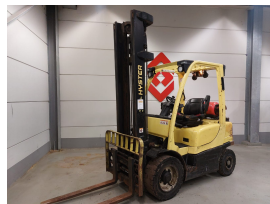

HYSTER H2.0FT 4 Whl Counterbalanced Forklift

Ref.nr. :	880009821
Year	2017
Lifting capacity :	2000kg
Hour meter reading :	15645 hrs
Engine :	LPG
Load cntr of gravity:	500 mm
Overall height:	2800 mm
Fork length:	1100 mm
Accessories:	Sideshift, forkposition, weighting system, extra working lights, beacon, bluespot
Lifting height :	4300 mm
Mast type :	Duplex
Tires :	SE
Price:	ON REQUEST