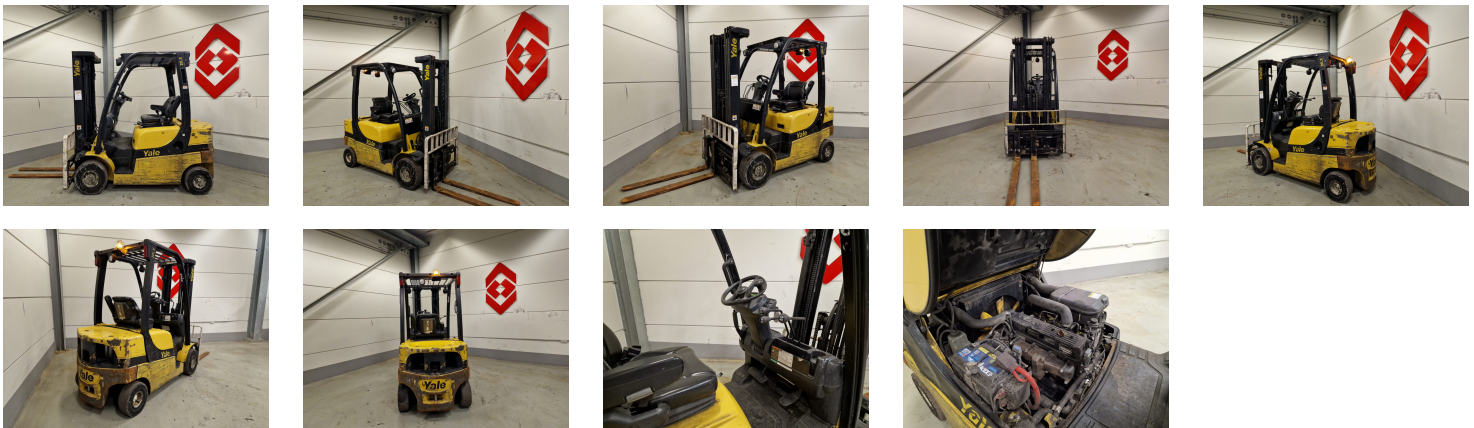

YALE GDP20LX E2200 4 Whl Counterbalanced Forklift

Ref.nr. :	880009833
Year	2016
Lifting capacity: :	1800kg
Hour meter reading :	12864 hrs
Engine :	Diesel
Load cntr of gravity:	500 mm
Overall height:	2180 mm
Fork length:	1200 mm
Accessories:	Sideshift, beacon
Lifting height :	4740 mm
Mast type :	Triplex
Tires :	SE
freelift	1370 / 173 mm
Price:	ON REQUEST