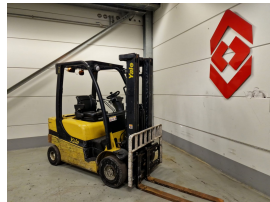

YALE GDP20LX E2200 4 Whl Counterbalanced Forklift

Ref.nr. :	880009833
Year	2016
Lifting capacity: :	1800kg
Hour meter reading :	12864 hrs
Engine :	Diesel
Load cntr of gravity:	500 mm
Overall height:	2180 mm
Fork length:	1200 mm
Accessories:	Sideshift, beacon
Lifting height :	4740 mm
Mast type :	Triplex
Tires :	SE
freelift	1370 / 173 mm
Price:	ON REQUEST