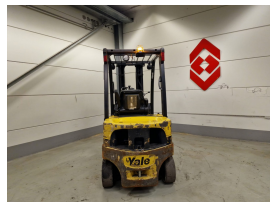

YALE GDP20LX E2200 4 Whl Counterbalanced Forklift

Ref.nr. :	880009833
Year	2016
Lifting capacity: :	1800kg
Hour meter reading :	12864 hrs
Engine :	Diesel
Load cntr of gravity:	500 mm
Overall height:	2180 mm
Fork length:	1200 mm
Accessories:	Sideshift, beacon
Lifting height :	4740 mm
Mast type :	Triplex
Tires :	SE
freelift	1370 / 173 mm
Price:	ON REQUEST