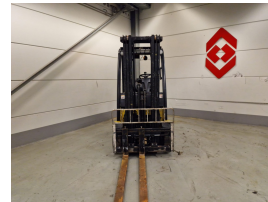

YALE GDP20LX E2200 4 Whl Counterbalanced Forklift

Ref.nr. :	880009833
Year	2016
Lifting capacity: :	1800kg
Hour meter reading :	12864 hrs
Engine :	Diesel
Load cntr of gravity:	500 mm
Overall height:	2180 mm
Fork length:	1200 mm
Accessories:	Sideshift, beacon
Lifting height :	4740 mm
Mast type :	Triplex
Tires :	SE
freelift	1370 / 173 mm
Price:	ON REQUEST