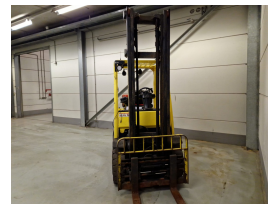

HYSTER H2.0FT 4 Whl Counterbalanced Forklift

Ref.nr. :	880009820
Year	2017
Lifting capacity :	2000kg
Hour meter reading :	15926 hrs
Engine :	LPG
Load cntr of gravity:	500 mm
Overall height:	2800 mm
Fork length:	1100 mm
Accessories:	Sideshift, forkposition, weighting system, extra working lights, beacon, bluespot
Lifting height :	4300 mm
Mast type :	Duplex
Tires :	SE
Price:	ON REQUEST