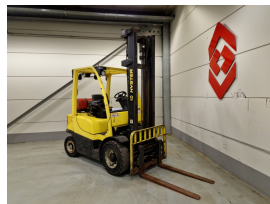

HYSTER H2.0FT 4 Whl Counterbalanced Forklift

Ref.nr. :	880009820
Year	2017
Lifting capacity :	2000kg
Hour meter reading :	15926 hrs
Engine :	LPG
Load cntr of gravity:	500 mm
Overall height:	2800 mm
Fork length:	1100 mm
Accessories:	Sideshift, forkposition, weighting system, extra working lights, beacon, bluespot
Lifting height :	4300 mm
Mast type :	Duplex
Tires :	SE
Price:	ON REQUEST