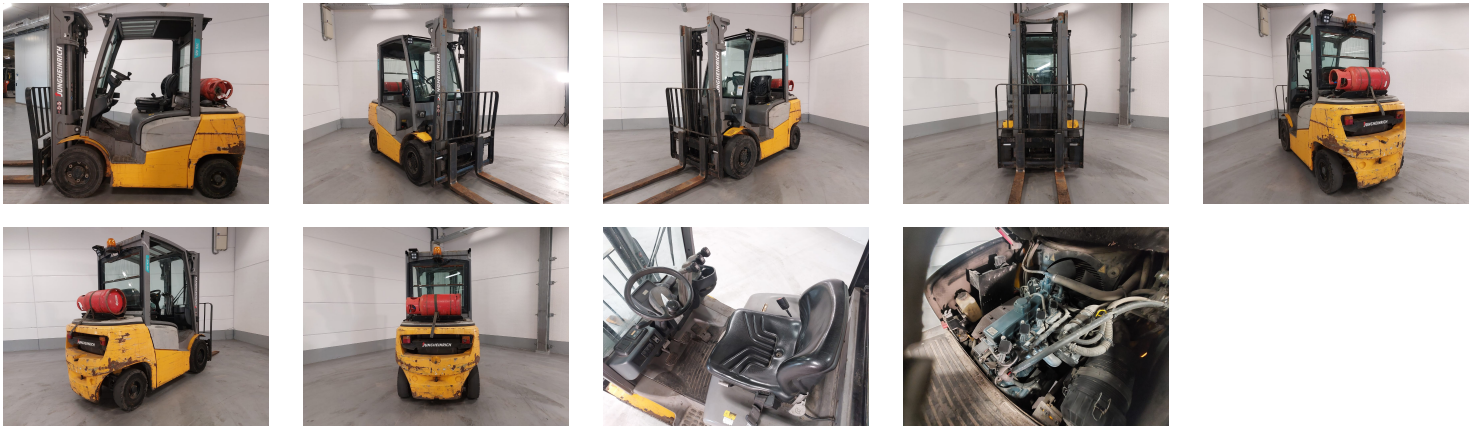

JUNGHEINRICH TFG 425 4 Whl Counterbalanced Forklift

Ref.nr. :	880009683
Year	2017
Lifting capacity :	2500kg
Hour meter reading :	6043 hrs
Engine :	LPG
Load cntr of gravity:	500 mm
Overall height:	2160 mm
Fork length:	1100 mm
Accessories:	Sideshift, beacon
Lifting height :	3100 mm
Mast type :	Duplex
Tires :	SE
Price:	ON REQUEST