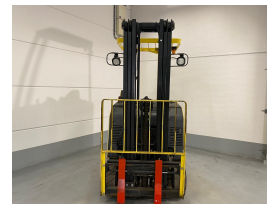

HYSTER E40HSD2-21 3 Whl Counterbalanced Forklift

Ref.nr. :	880009321
Year	2014
Lifting capacity: :	1814kg
Hour meter reading :	hrs
Engine :	ELECTRIC
Load cntr of gravity:	600 mm
Overall height:	2240 mm
Fork length:	1050 mm
Accessories:	No CE, sideshift, no charger
Lifting height :	5050 mm
Mast type :	Triplex
Tires :	Cushion
freelift	950 mm
Price:	ON REQUEST