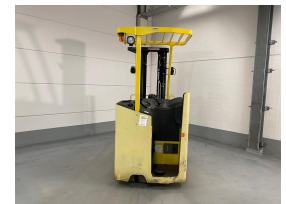

HYSTER E40HSD2-21 3 Whl Counterbalanced Forklift

Ref.nr. :	880009321
Year	2014
Lifting capacity: :	1814kg
Hour meter reading :	hrs
Engine :	ELECTRIC
Load cntr of gravity:	600 mm
Overall height:	2240 mm
Fork length:	1050 mm
Accessories:	No CE, sideshift, no charger
Lifting height :	5050 mm
Mast type :	Triplex
Tires :	Cushion
freelift	950 mm
Price:	ON REQUEST